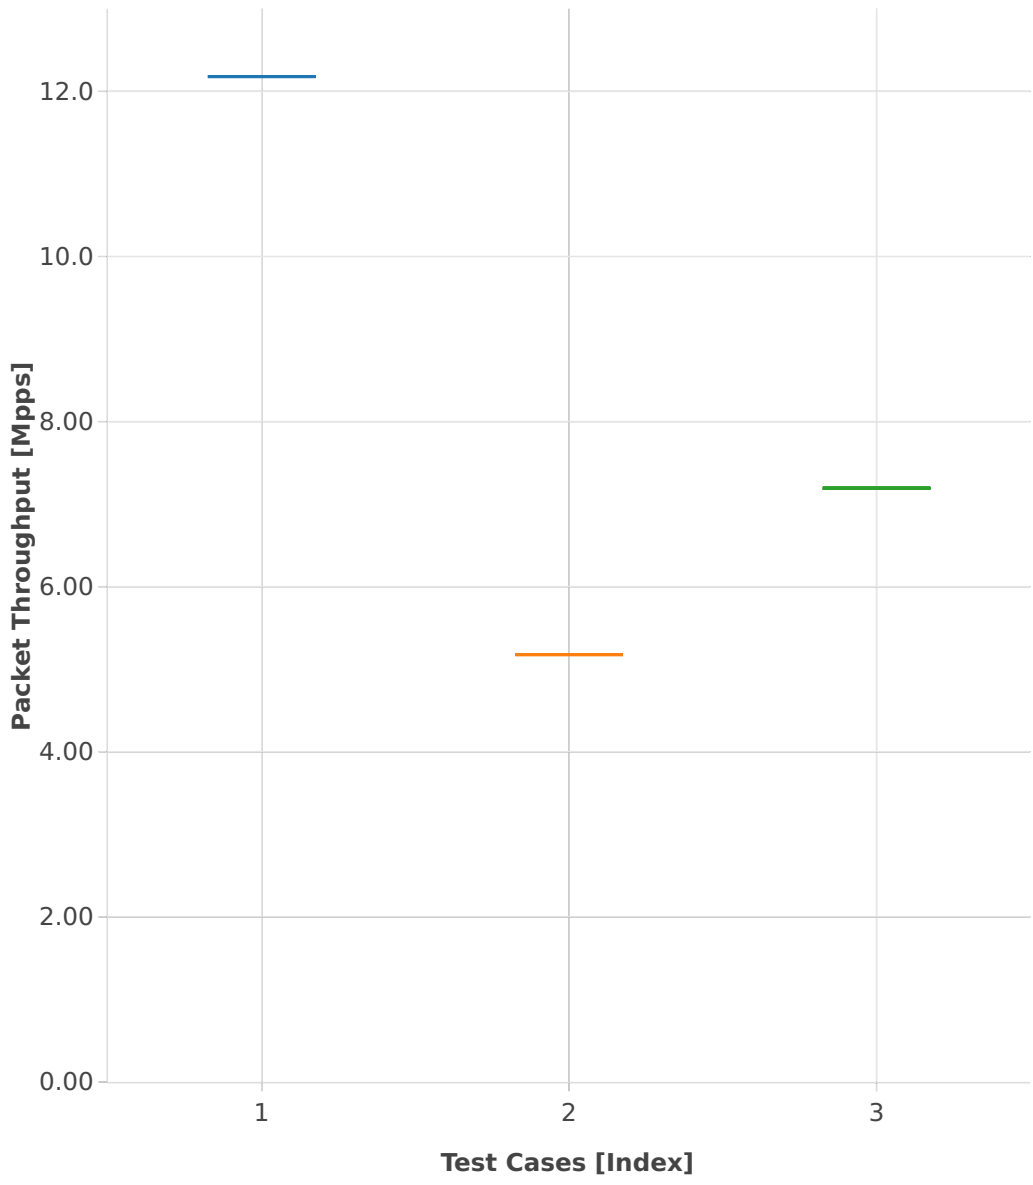

Throughput: ip4-3n-hsw-x520-64b-1t1c-features-oacl-pdr

- 1. (01 run) ethip4-ip4base
- 2. (01 run) ethip4udp-ip4base-oacl50sl-10kflows
- 3. (01 run) ethip4udp-ip4base-oacl50sf-10kflows