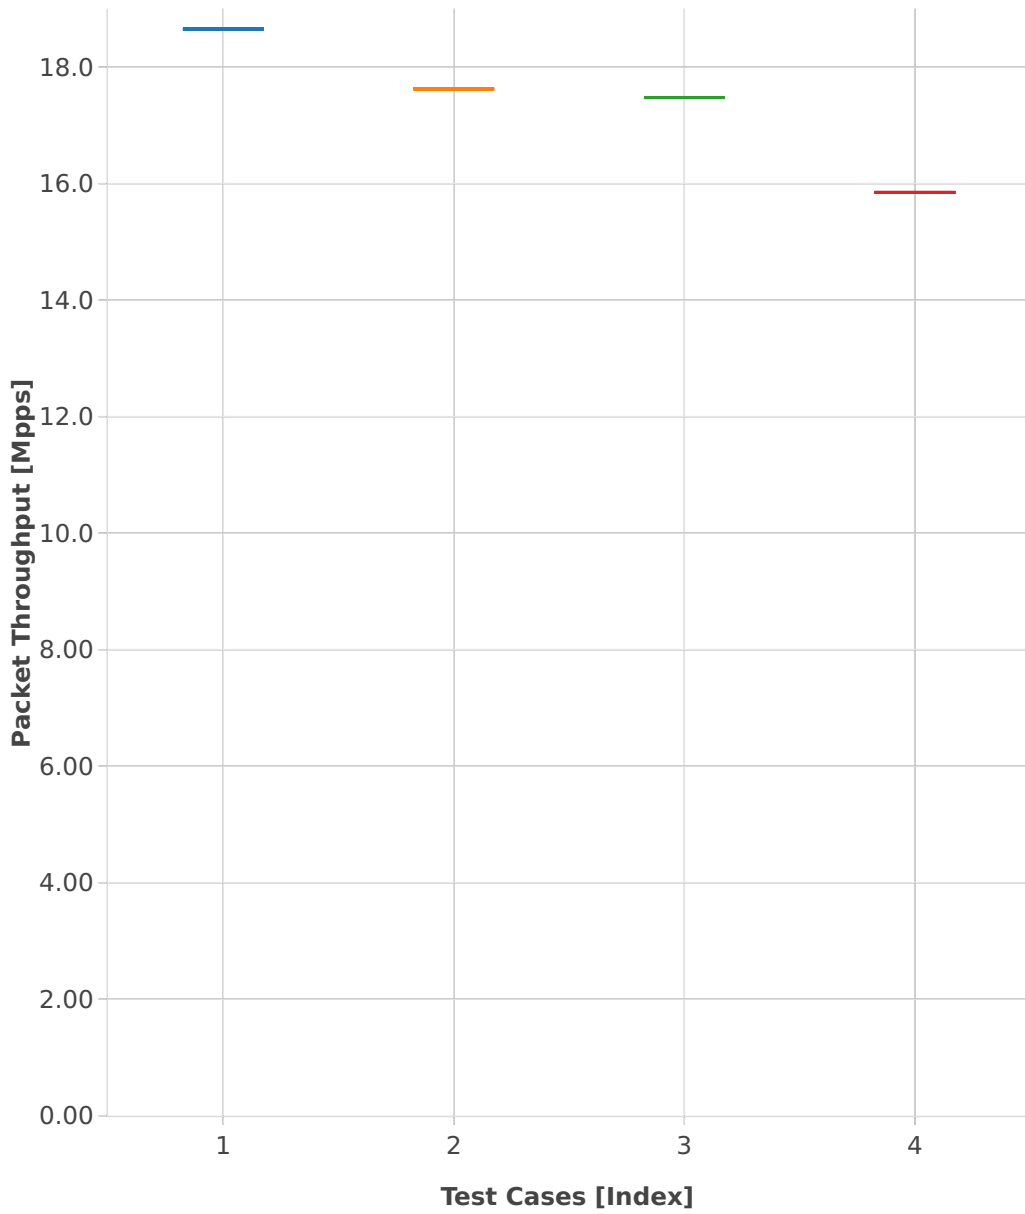

Throughput: ip4-2n-skx-xxv710-64b-2t1c-base_and_scale-pdr

- 1. (01 run) ethip4-ip4base
- 2. (01 run) ethip4-ip4scale20k
- 3. (01 run) ethip4-ip4scale200k
- 4. (01 run) ethip4-ip4scale2m