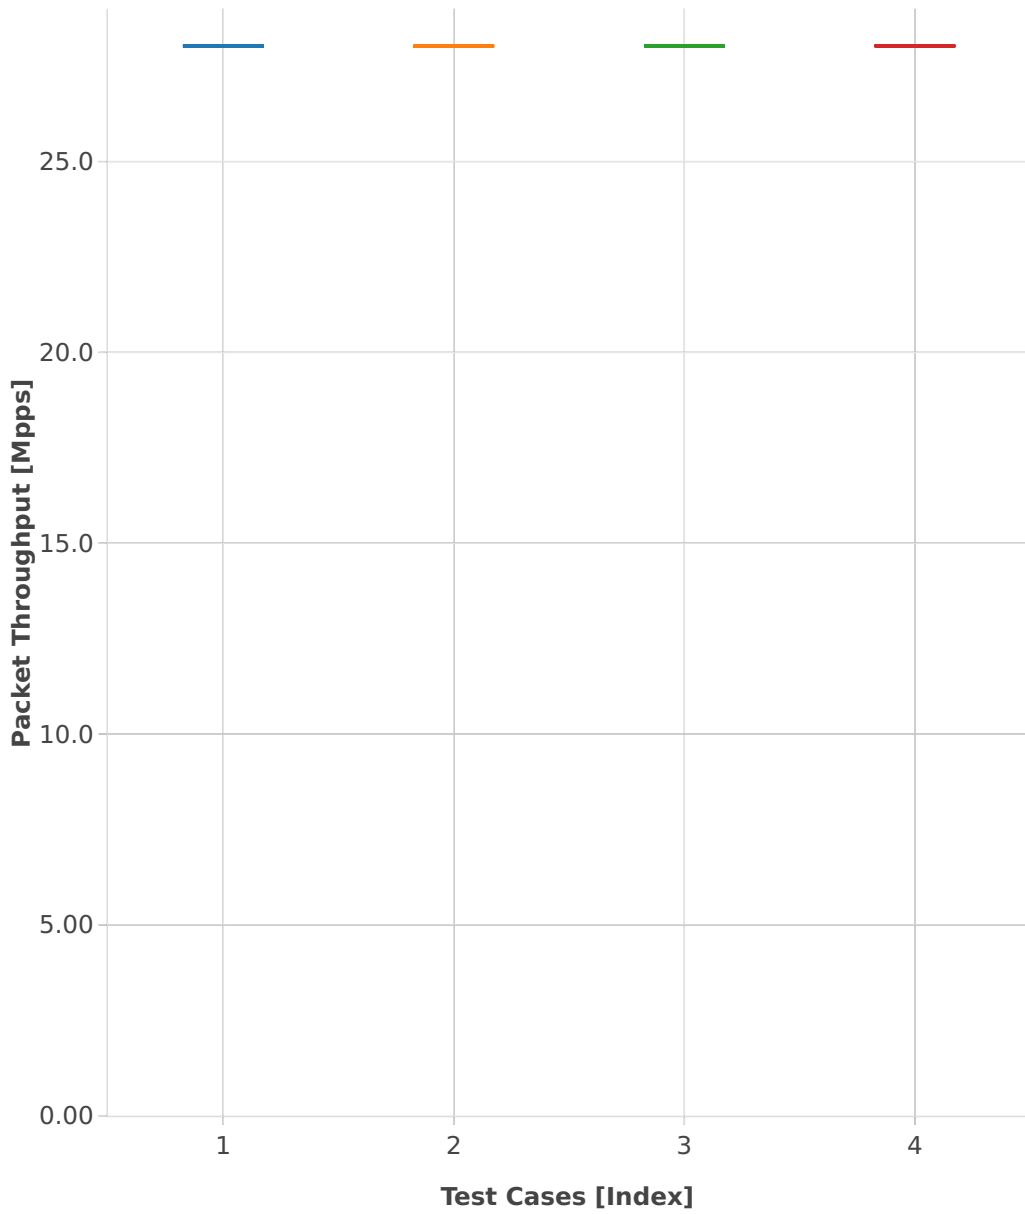

Throughput: ip4-2n-skx-x710-64b-4t2c-base_and_scale-pdr

- 1. (01 run) ethip4-ip4base
- 2. (01 run) ethip4-ip4scale20k
- 3. (01 run) ethip4-ip4scale200k
- 4. (01 run) ethip4-ip4scale2m