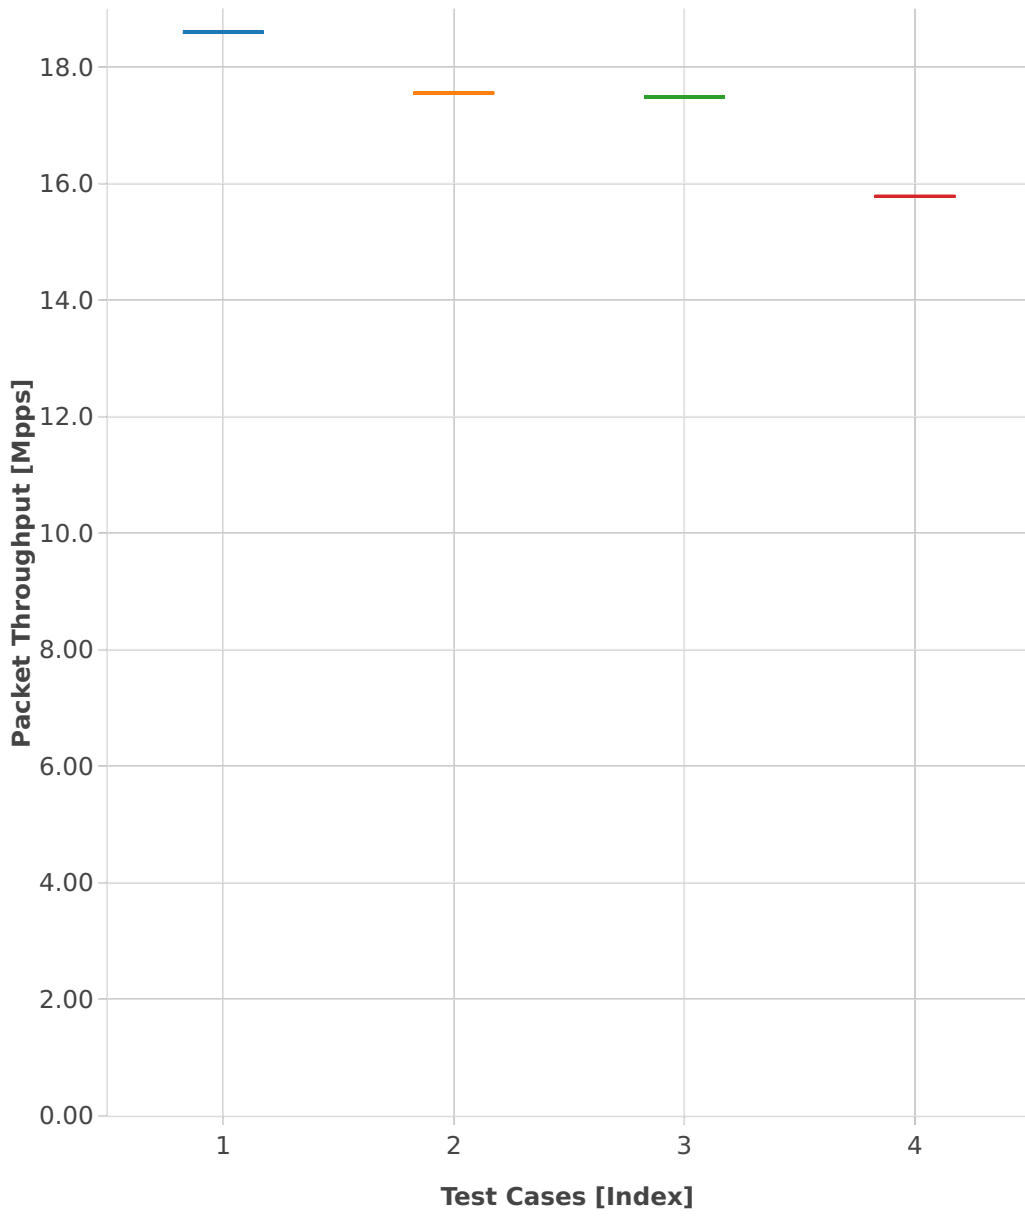

# Throughput: ip4-2n-skx-x710-64b-2t1c-base\_and\_scale-pdr

- 1. (01 run) ethip4-ip4base
- 2. (01 run) ethip4-ip4scale20k
- 3. (01 run) ethip4-ip4scale200k
- 4. (01 run) ethip4-ip4scale2m