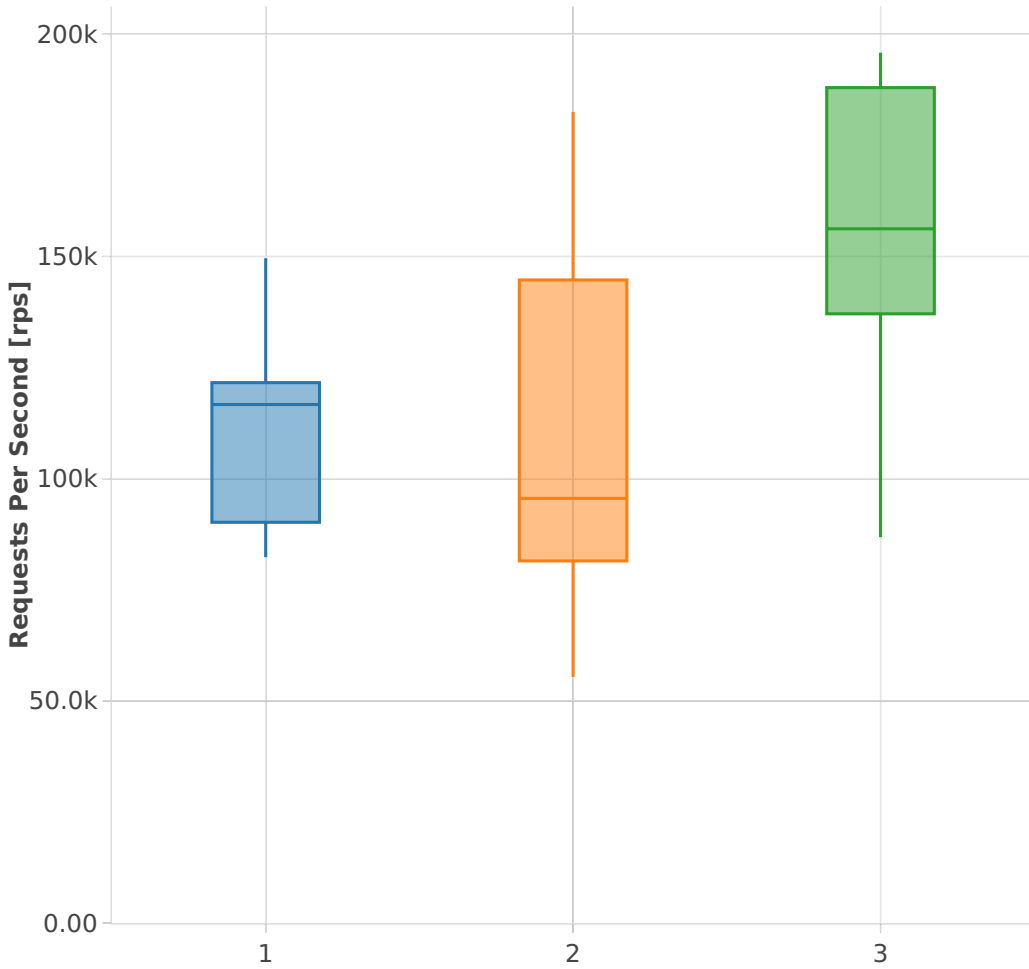

VPP HTTP Server Performance

- Test Cases [Index]**
- 1. (10 runs) 1t1c-ethip4tcphttp-httpserver-rps
 - 2. (10 runs) 2t2c-ethip4tcphttp-httpserver-rps
 - 3. (10 runs) 4t4c-ethip4tcphttp-httpserver-rps