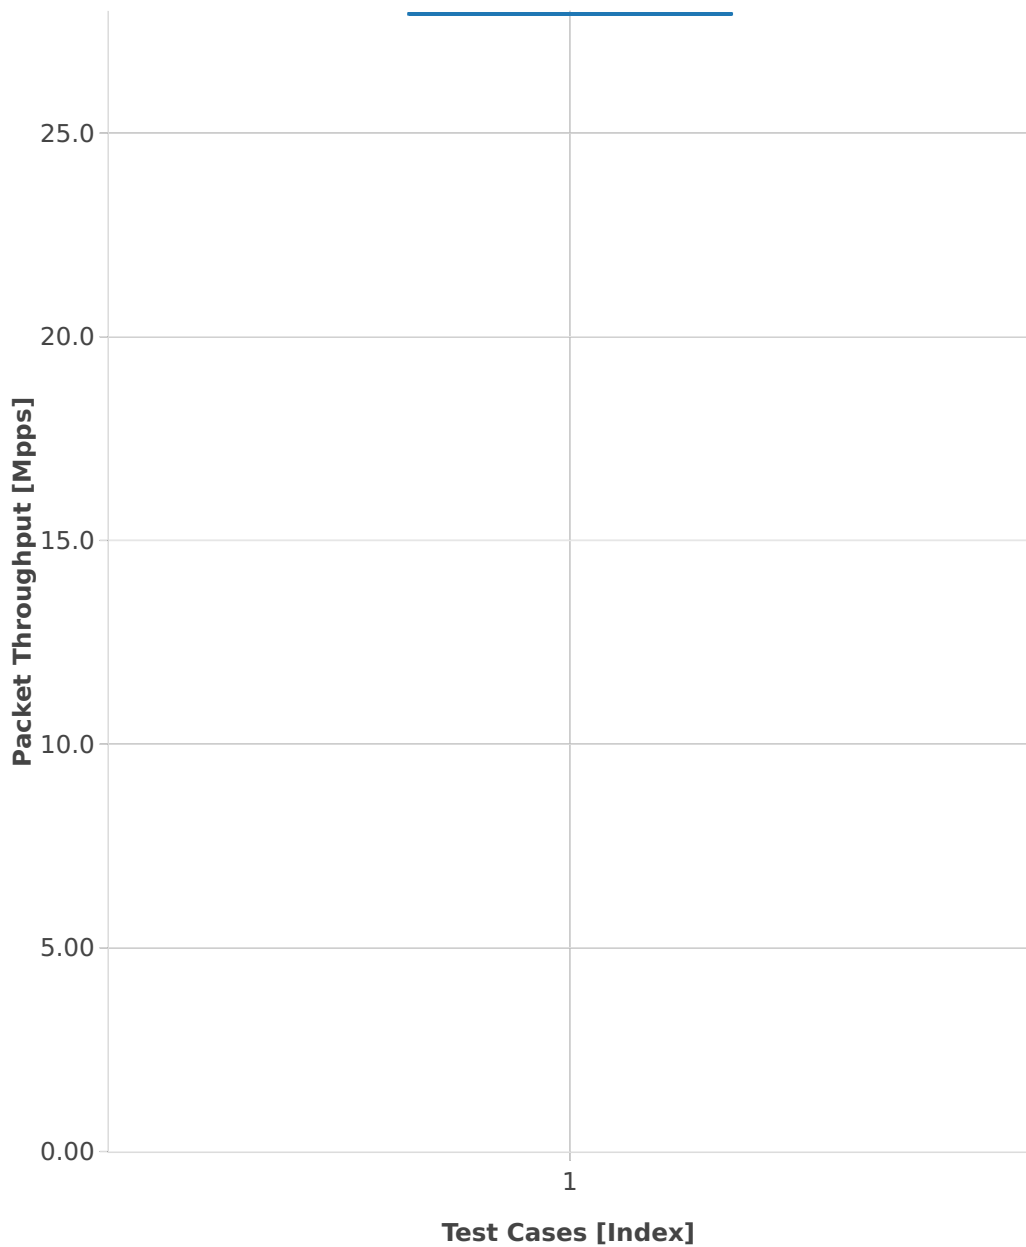

Throughput: testpmd-3n-skx-xxv710-64b-2t1c-base-pdr

■ 1. (10 runs) eth-l2xcbase-testpmd