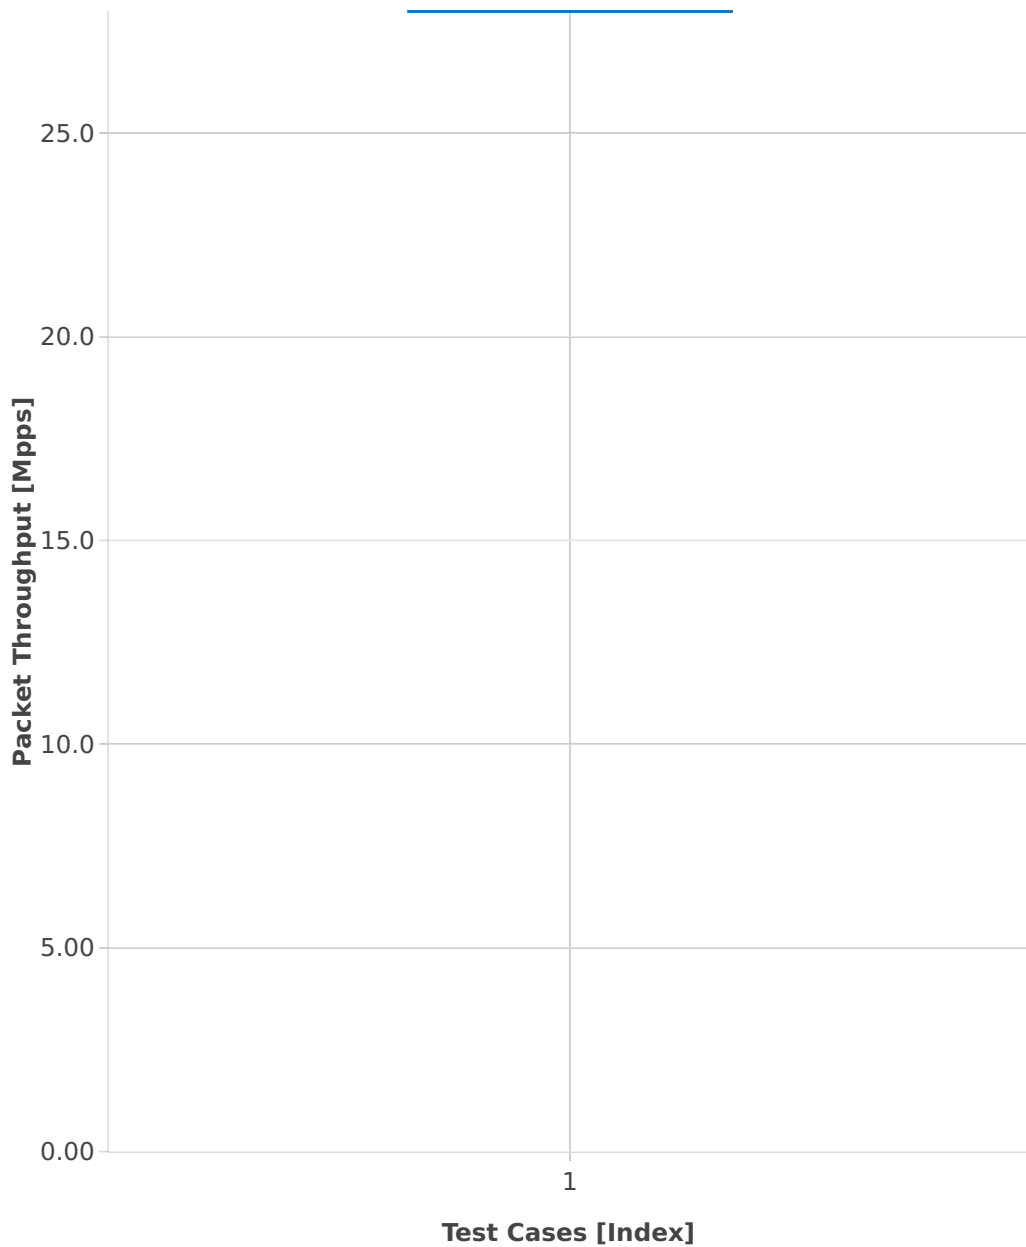

Throughput: testpmd-3n-hsw-xl710-64b-1t1c-base-pdr

■ 1. (10 runs) eth-l2xcbase-testpmd