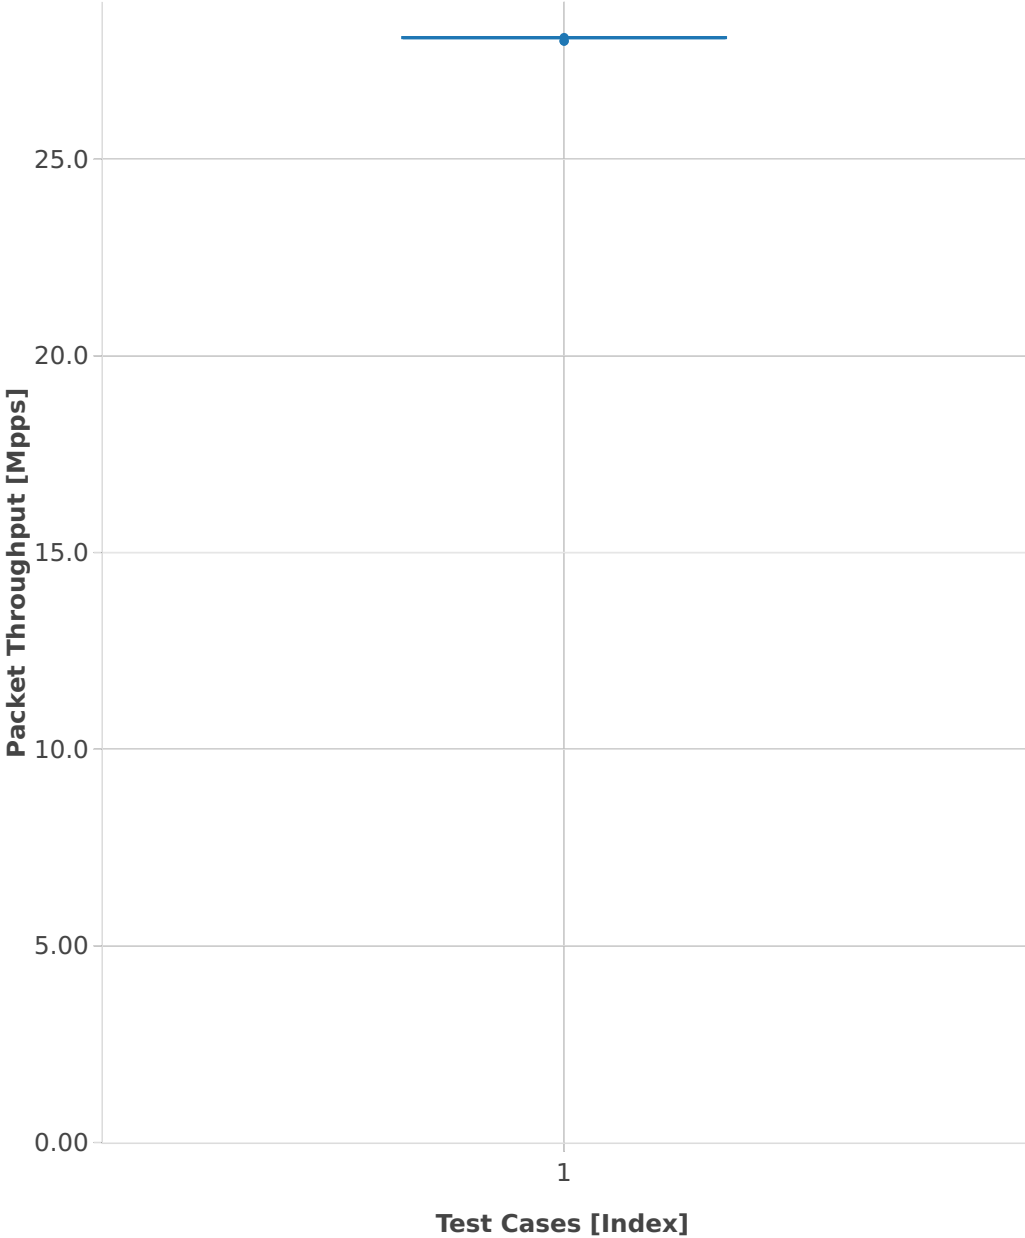

Throughput: testpmd-3n-hsw-x710-64b-2t2c-base-pdr

■ 1. (10 runs) eth-l2xcbase-testpmd