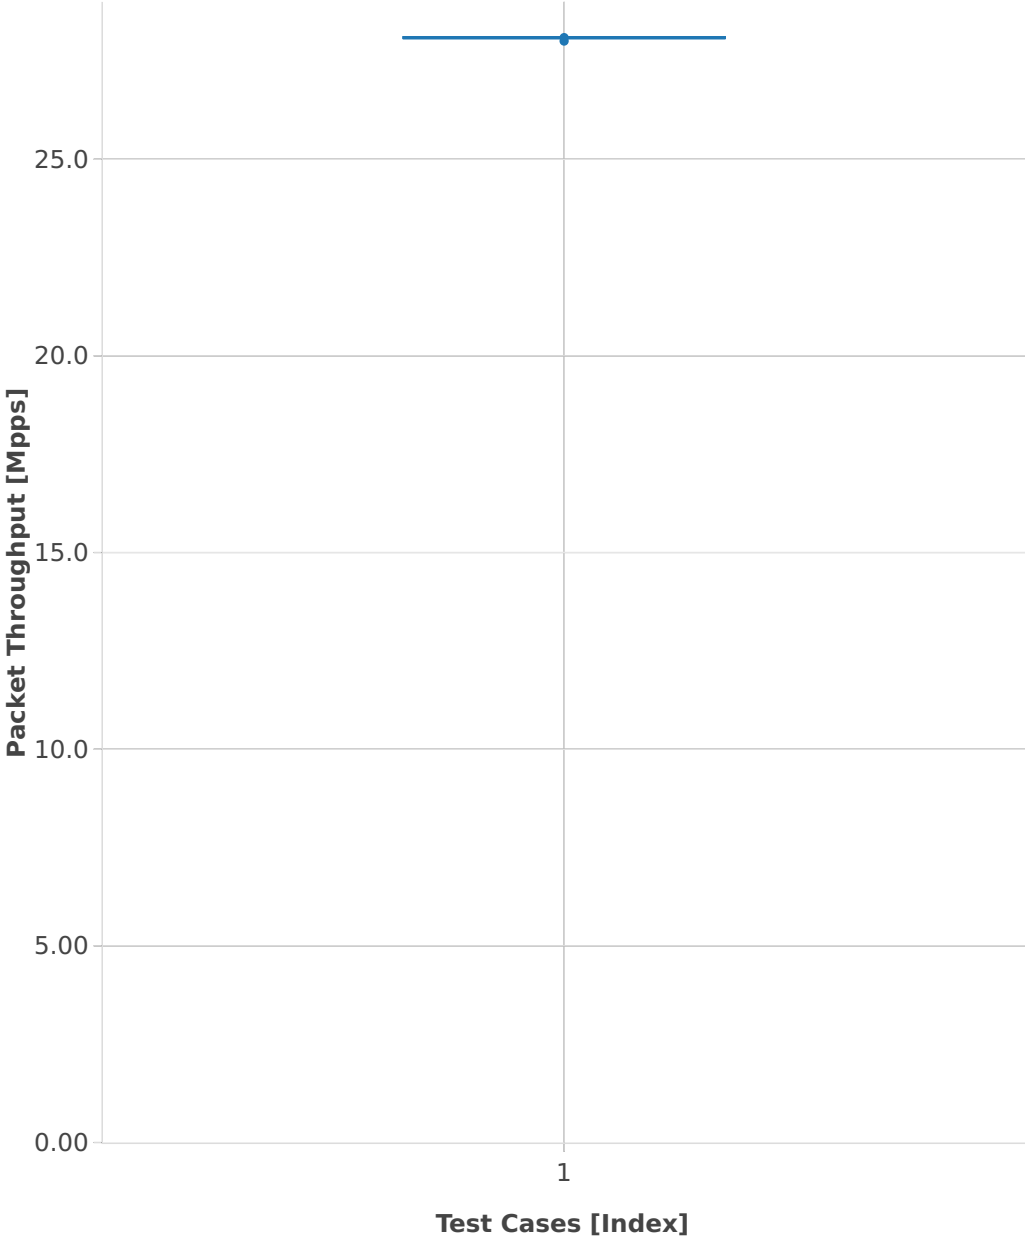

Throughput: testpmd-3n-hsw-x710-64b-1t1c-base-pdr

■ 1. (10 runs) eth-l2xcbase-testpmd