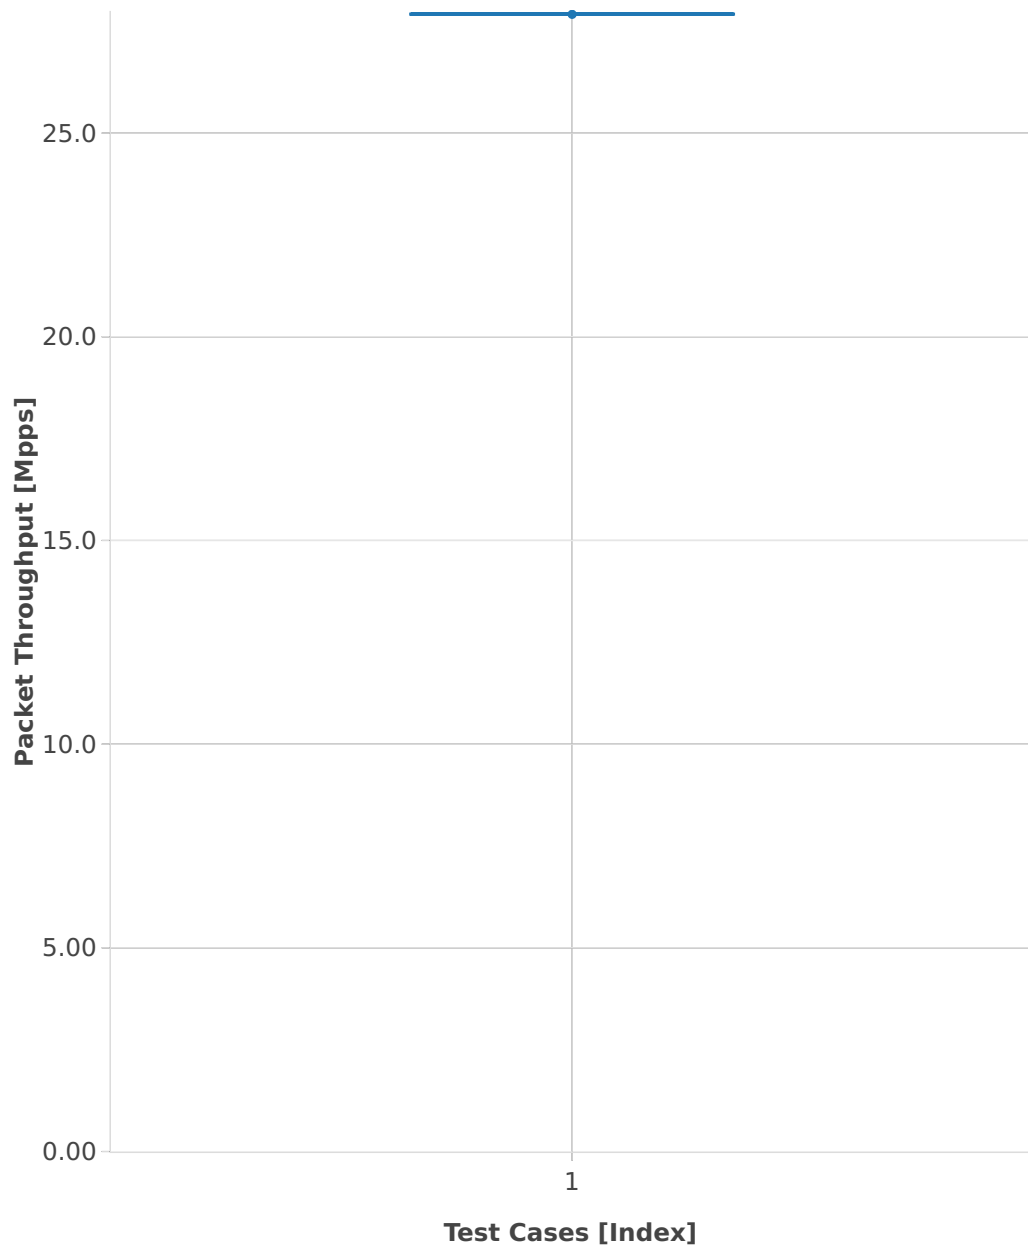

# Throughput: testpmd-2n-skx-xxv710-64b-2t1c-base-pdr

■ 1. (10 runs) eth-l2xcbase-testpmd