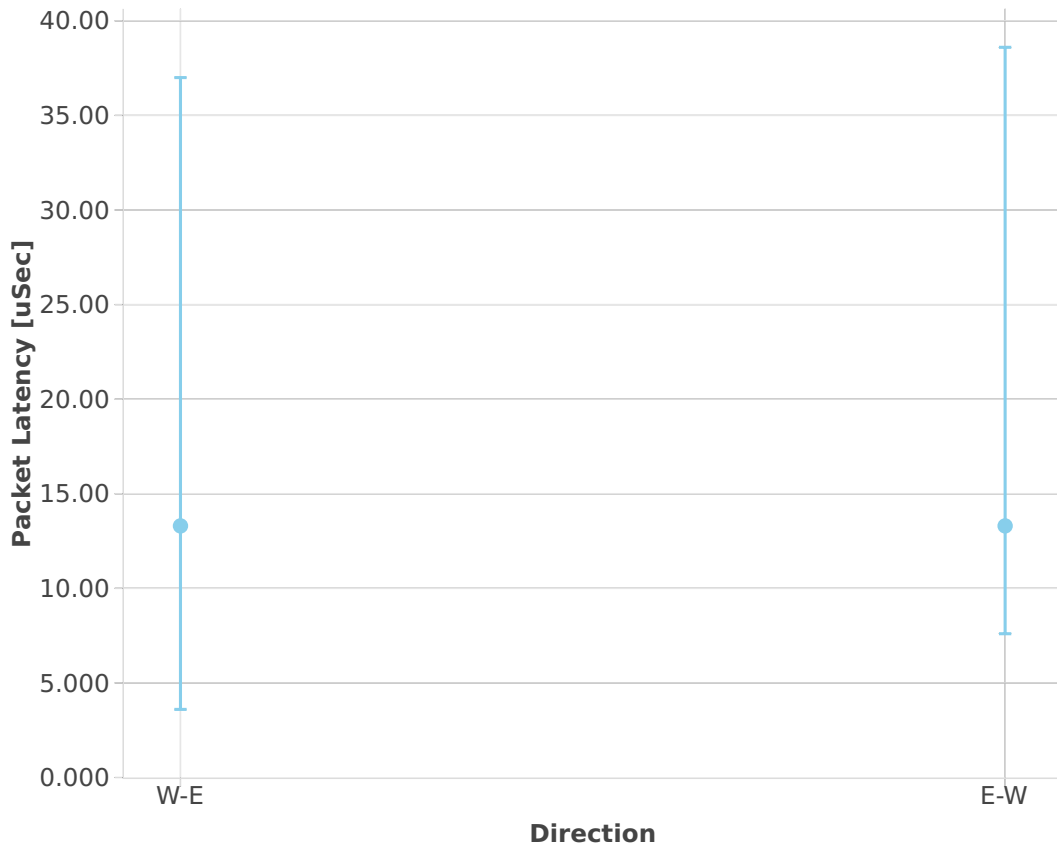

# Latency: l3fwd-3n-hsw-x520-64b-1t1c-base-ndr

● ethip4-ip4base-l3fwd