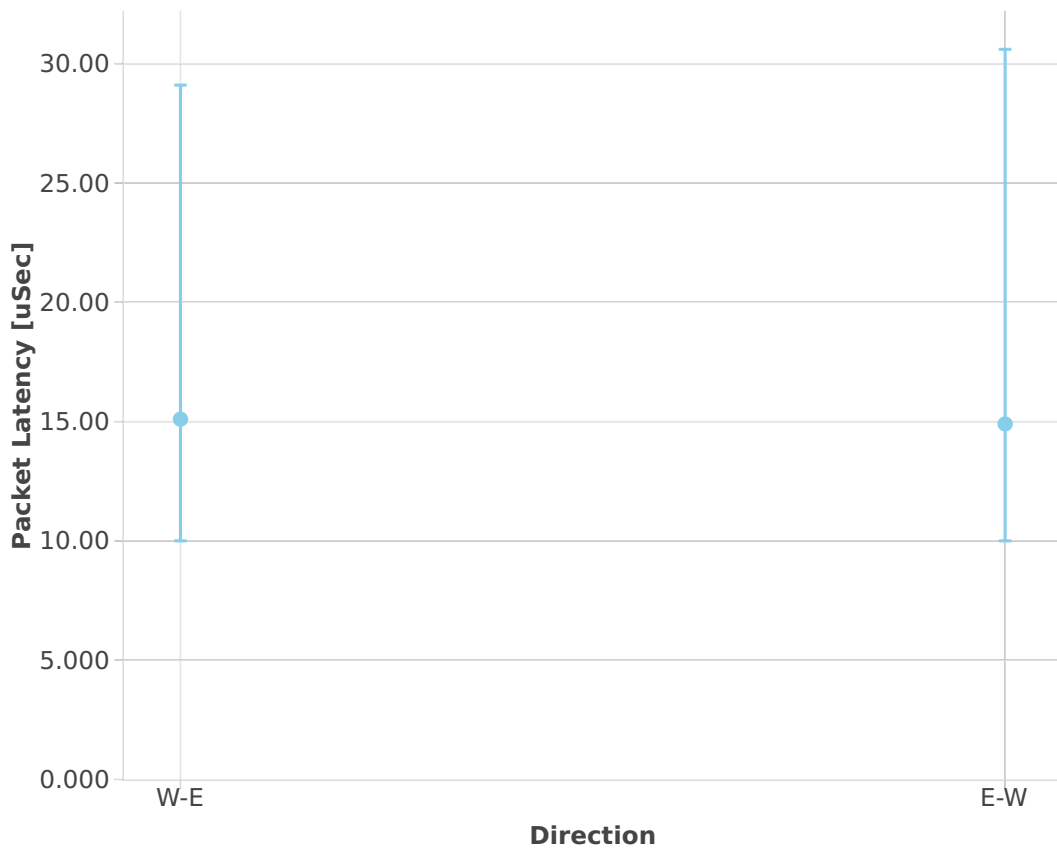

# Latency: l3fwd-2n-skx-x710-64b-4t2c-base-ndr

● ethip4-ip4base-l3fwd