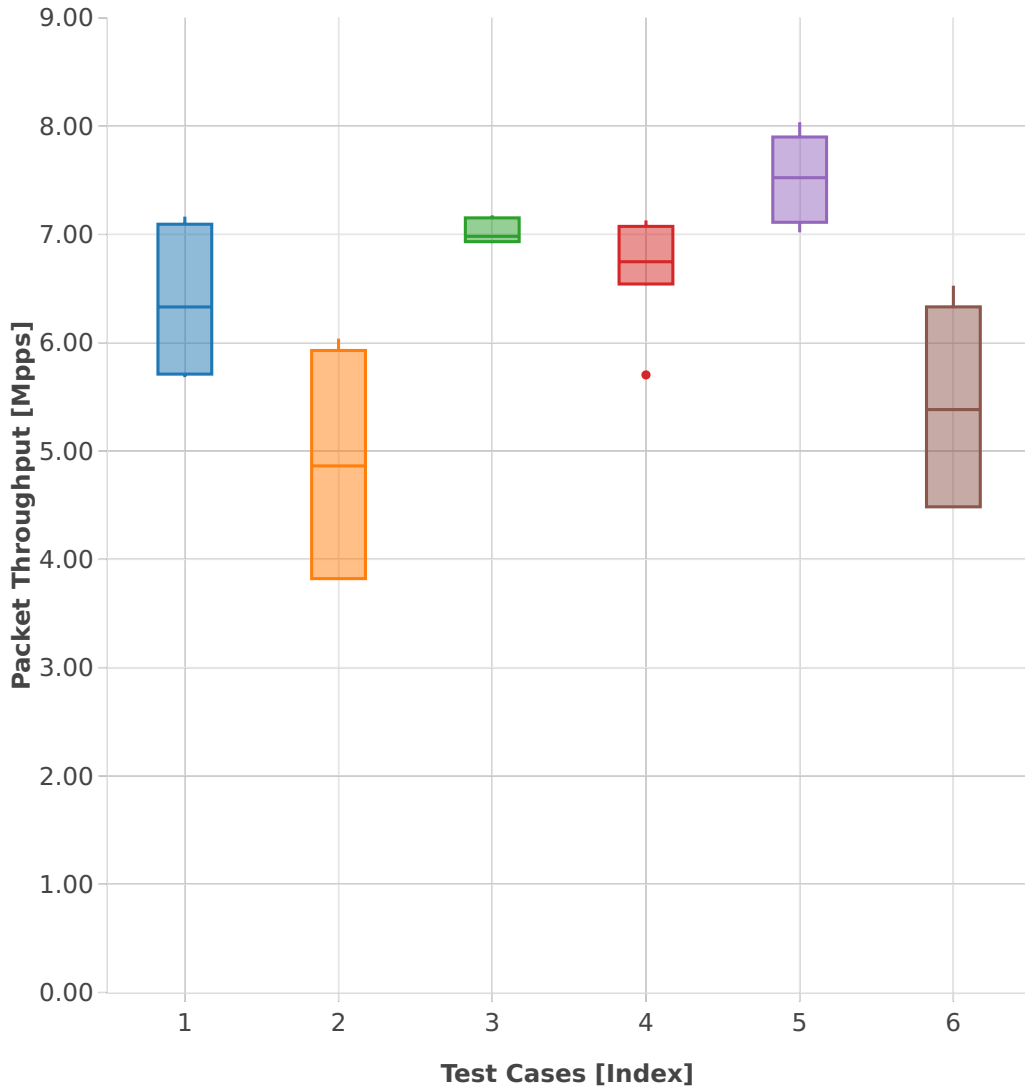

Throughput: vhost-l2sw-3n-skx-x710-64b-4t2c-base_and_features-vm-pdr

- 1. (10 runs) dot1q-l2bdbasemaclrn-eth-2vhostvr1024-1vm
- 2. (10 runs) eth-l2bdbasemaclrn-eth-4vhostvr1024-2vm
- 3. (10 runs) eth-l2bdbasemaclrn-eth-2vhostvr1024-1vm
- 4. (10 runs) dot1q-l2xcbase-eth-2vhostvr1024-1vm
- 5. (10 runs) eth-l2xcbase-eth-2vhostvr1024-1vm
- 6. (10 runs) eth-l2xcbase-eth-4vhostvr1024-2vm