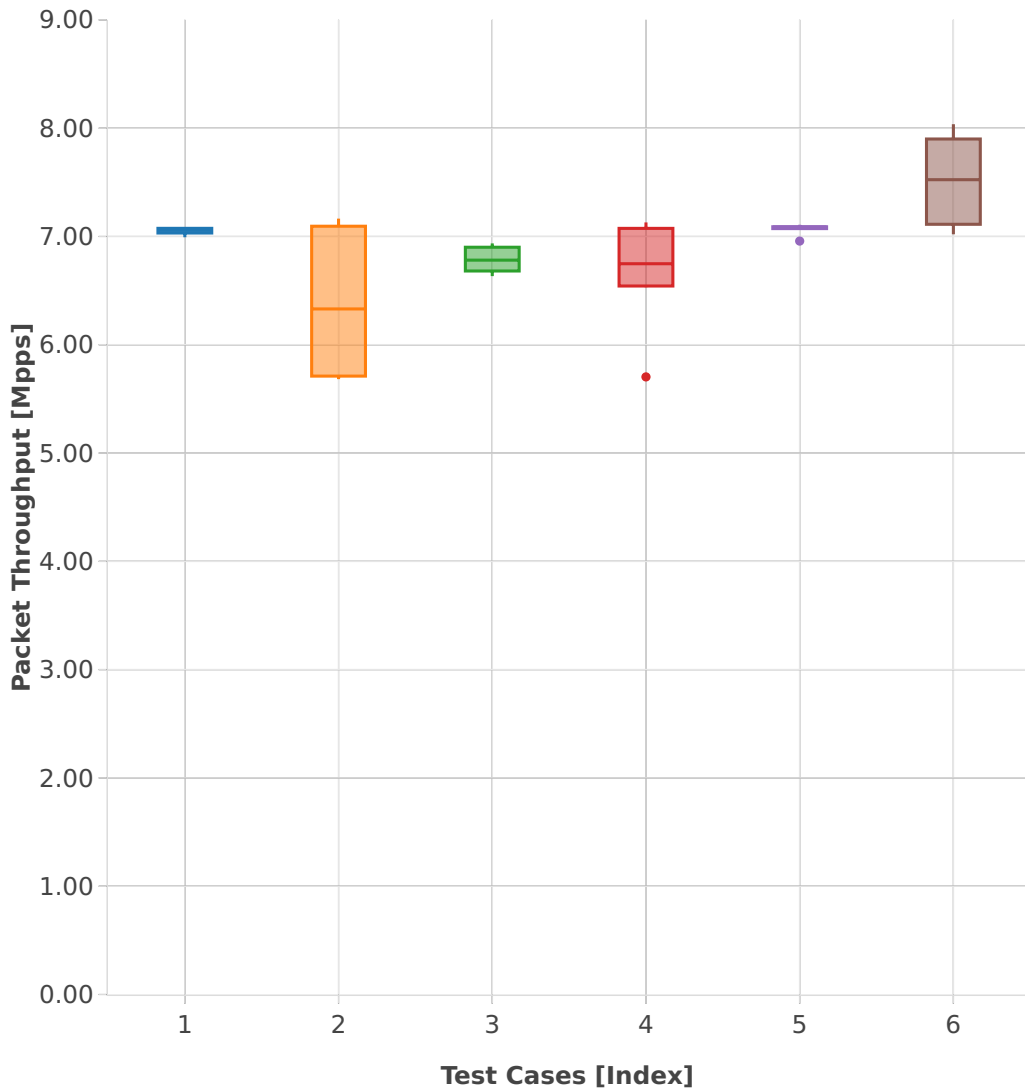

Throughput: vhost-l2sw-3n-skx-x710-64b-4t2c-base_and_features-pdr

- 1. (10 runs) 1lbvplacp-dot1q-l2bdbasemaclrn-eth-2vhostvr1024-1vm
- 2. (10 runs) dot1q-l2bdbasemaclrn-eth-2vhostvr1024-1vm
- 3. (10 runs) 2lbvplacp-dot1q-l2bdbasemaclrn-eth-2vhostvr1024-1vm
- 4. (10 runs) dot1q-l2xcbase-eth-2vhostvr1024-1vm
- 5. (10 runs) 1lbvplacp-dot1q-l2xcbase-eth-2vhostvr1024-1vm
- 6. (10 runs) eth-l2xcbase-eth-2vhostvr1024-1vm