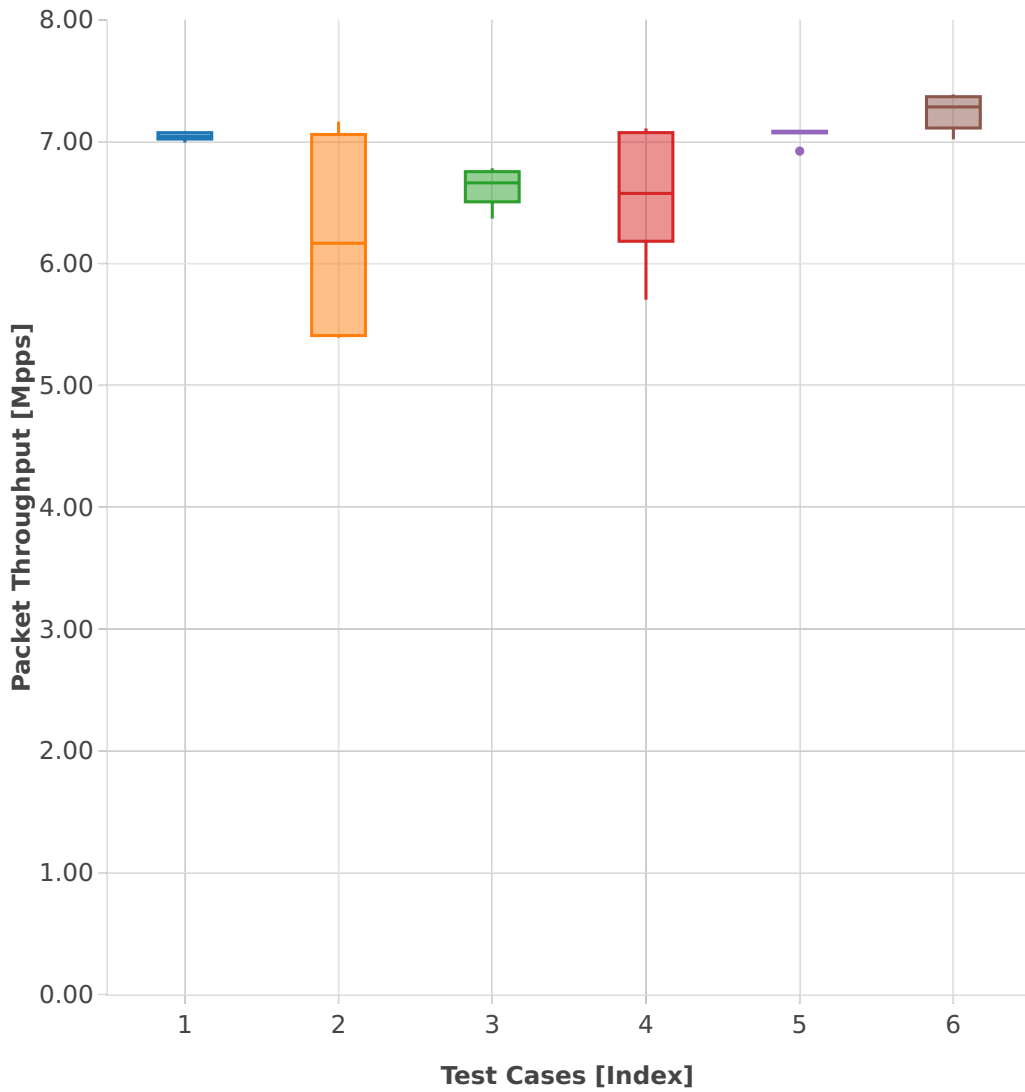

# Throughput: vhost-l2sw-3n-skx-x710-64b-4t2c-base\_and\_features-ndr

- 1. (10 runs) 1lbvpplacp-dot1q-l2bdbasemaclrn-eth-2vhostvr1024-1vm
- 2. (10 runs) dot1q-l2bdbasemaclrn-eth-2vhostvr1024-1vm
- 3. (10 runs) 2lbvpplacp-dot1q-l2bdbasemaclrn-eth-2vhostvr1024-1vm
- 4. (10 runs) dot1q-l2xcbase-eth-2vhostvr1024-1vm
- 5. (10 runs) 1lbvpplacp-dot1q-l2xcbase-eth-2vhostvr1024-1vm
- 6. (10 runs) eth-l2xcbase-eth-2vhostvr1024-1vm