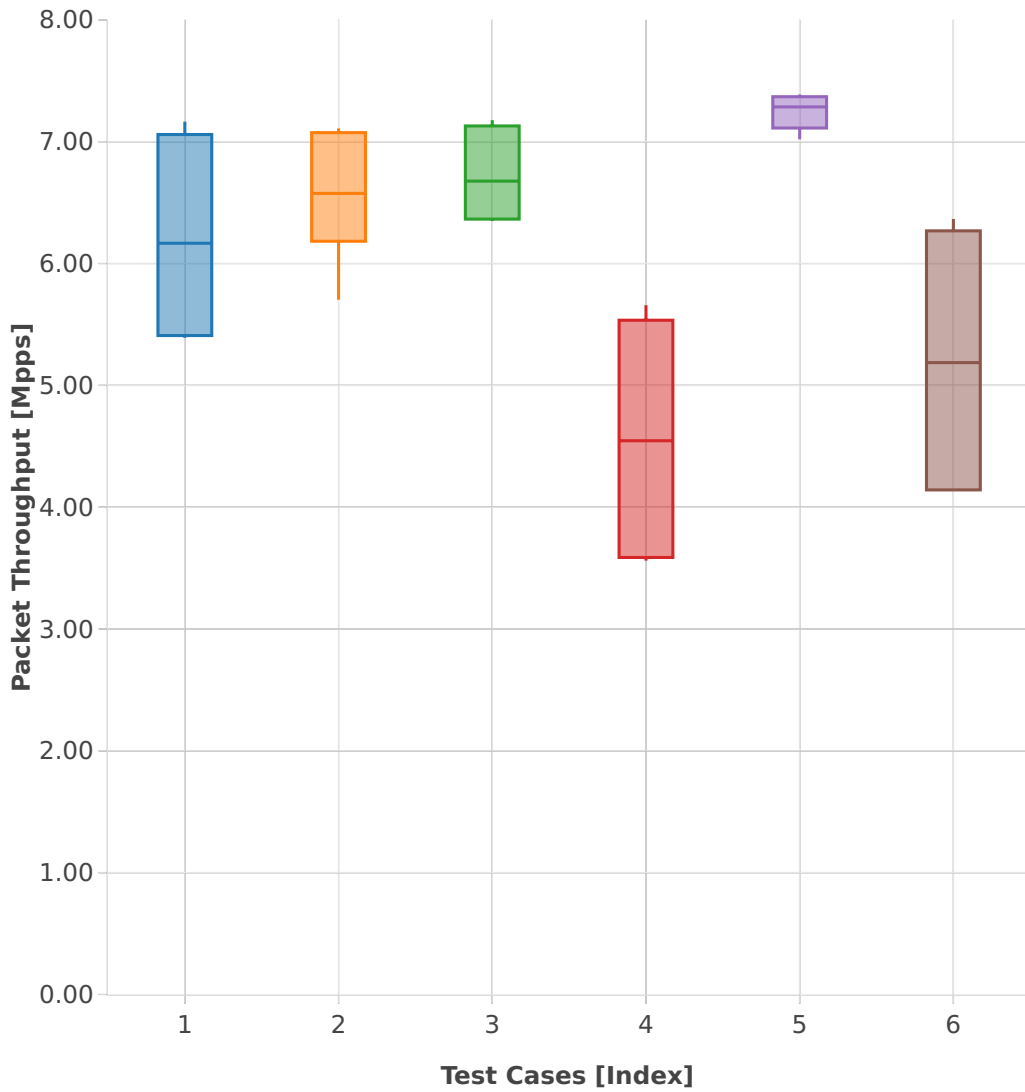

Throughput: vhost-l2sw-3n-skx-x710-64b-4t2c-base-vm-ndr

- 1. (10 runs) dot1q-l2bdbasemaclrn-eth-2vhostvr1024-1vm
- 2. (10 runs) dot1q-l2xcbase-eth-2vhostvr1024-1vm
- 3. (10 runs) eth-l2bdbasemaclrn-eth-2vhostvr1024-1vm
- 4. (10 runs) eth-l2bdbasemaclrn-eth-4vhostvr1024-2vm
- 5. (10 runs) eth-l2xcbase-eth-2vhostvr1024-1vm
- 6. (10 runs) eth-l2xcbase-eth-4vhostvr1024-2vm