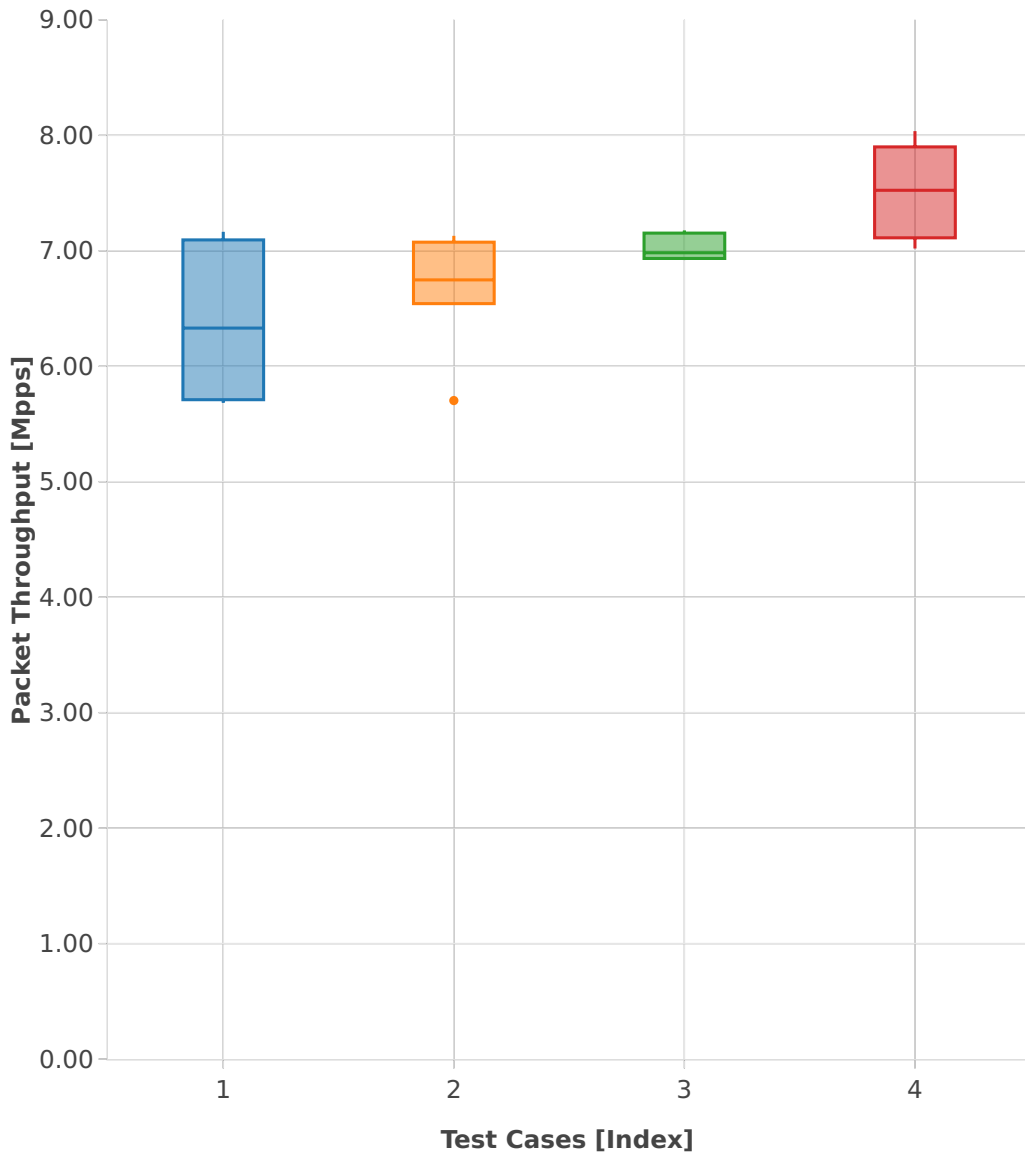

Throughput: vhost-l2sw-3n-skx-x710-64b-4t2c-base-pdr

- 1. (10 runs) dot1q-l2bdbasemaclrn-eth-2vhostvr1024-1vm
- 2. (10 runs) dot1q-l2xcbase-eth-2vhostvr1024-1vm
- 3. (10 runs) eth-l2bdbasemaclrn-eth-2vhostvr1024-1vm
- 4. (10 runs) eth-l2xcbase-eth-2vhostvr1024-1vm