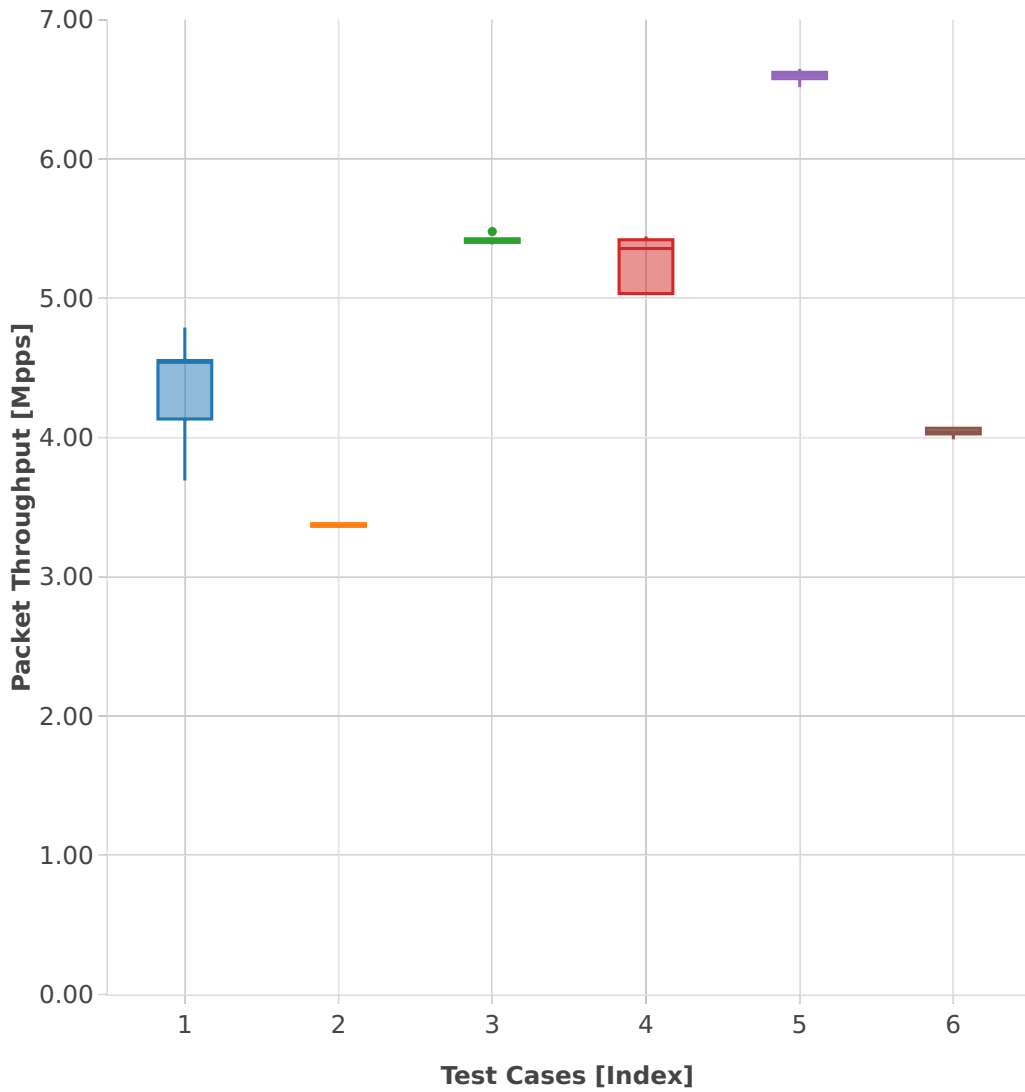

# Throughput: vhost-l2sw-3n-skx-x710-64b-2t1c-base\_and\_features-vm-ndr

- 1. (10 runs) dot1q-l2bdbasemaclrn-eth-2vhostvr1024-1vm
- 2. (10 runs) eth-l2bdbasemaclrn-eth-4vhostvr1024-2vm
- 3. (10 runs) eth-l2bdbasemaclrn-eth-2vhostvr1024-1vm
- 4. (10 runs) dot1q-l2xcbase-eth-2vhostvr1024-1vm
- 5. (10 runs) eth-l2xcbase-eth-2vhostvr1024-1vm
- 6. (10 runs) eth-l2xcbase-eth-4vhostvr1024-2vm