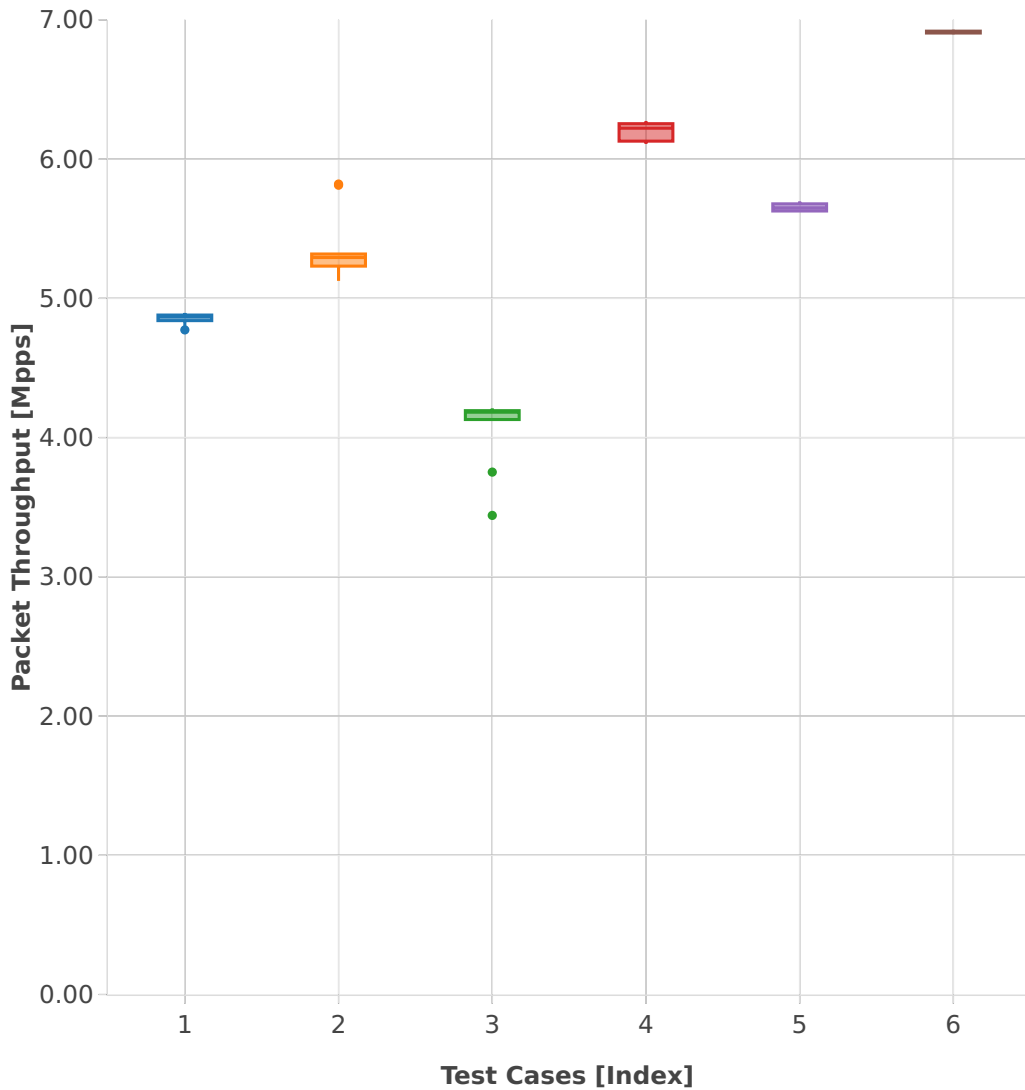

# Throughput: vhost-l2sw-3n-skx-x710-64b-2t1c-base\_and\_features-pdr

- 1. (10 runs) 1lbvpplacp-dot1q-l2bdbasemaclrn-eth-2vhostvr1024-1vm
- 2. (10 runs) dot1q-l2bdbasemaclrn-eth-2vhostvr1024-1vm
- 3. (10 runs) 2lbvpplacp-dot1q-l2bdbasemaclrn-eth-2vhostvr1024-1vm
- 4. (10 runs) dot1q-l2xcbase-eth-2vhostvr1024-1vm
- 5. (10 runs) 1lbvpplacp-dot1q-l2xcbase-eth-2vhostvr1024-1vm
- 6. (10 runs) eth-l2xcbase-eth-2vhostvr1024-1vm