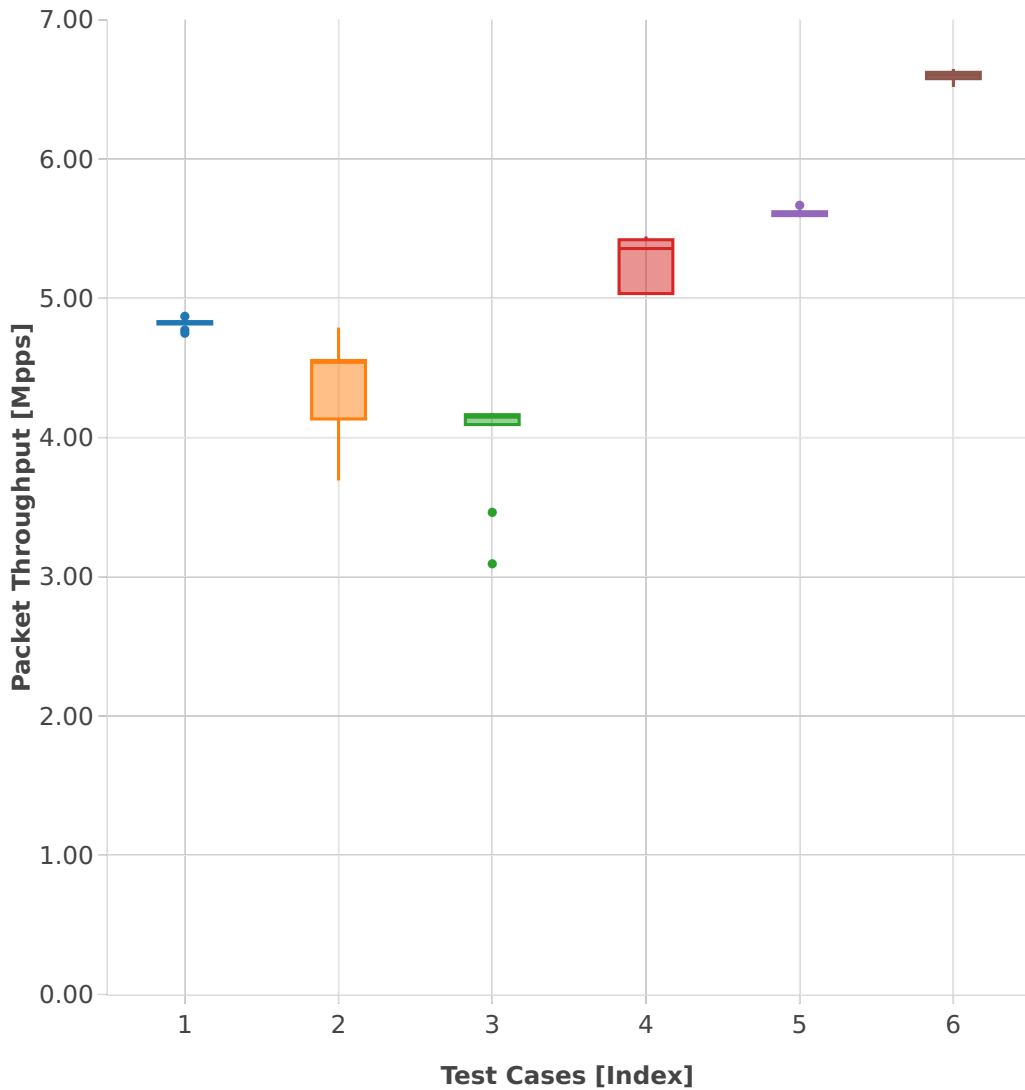

Throughput: vhost-l2sw-3n-skx-x710-64b-2t1c-base_and_features-ndr

- 1. (10 runs) 1lbvpplacp-dot1q-l2bdbasemaclrn-eth-2vhostvr1024-1vm
- 2. (10 runs) dot1q-l2bdbasemaclrn-eth-2vhostvr1024-1vm
- 3. (10 runs) 2lbvpplacp-dot1q-l2bdbasemaclrn-eth-2vhostvr1024-1vm
- 4. (10 runs) dot1q-l2xcbase-eth-2vhostvr1024-1vm
- 5. (10 runs) 1lbvpplacp-dot1q-l2xcbase-eth-2vhostvr1024-1vm
- 6. (10 runs) eth-l2xcbase-eth-2vhostvr1024-1vm