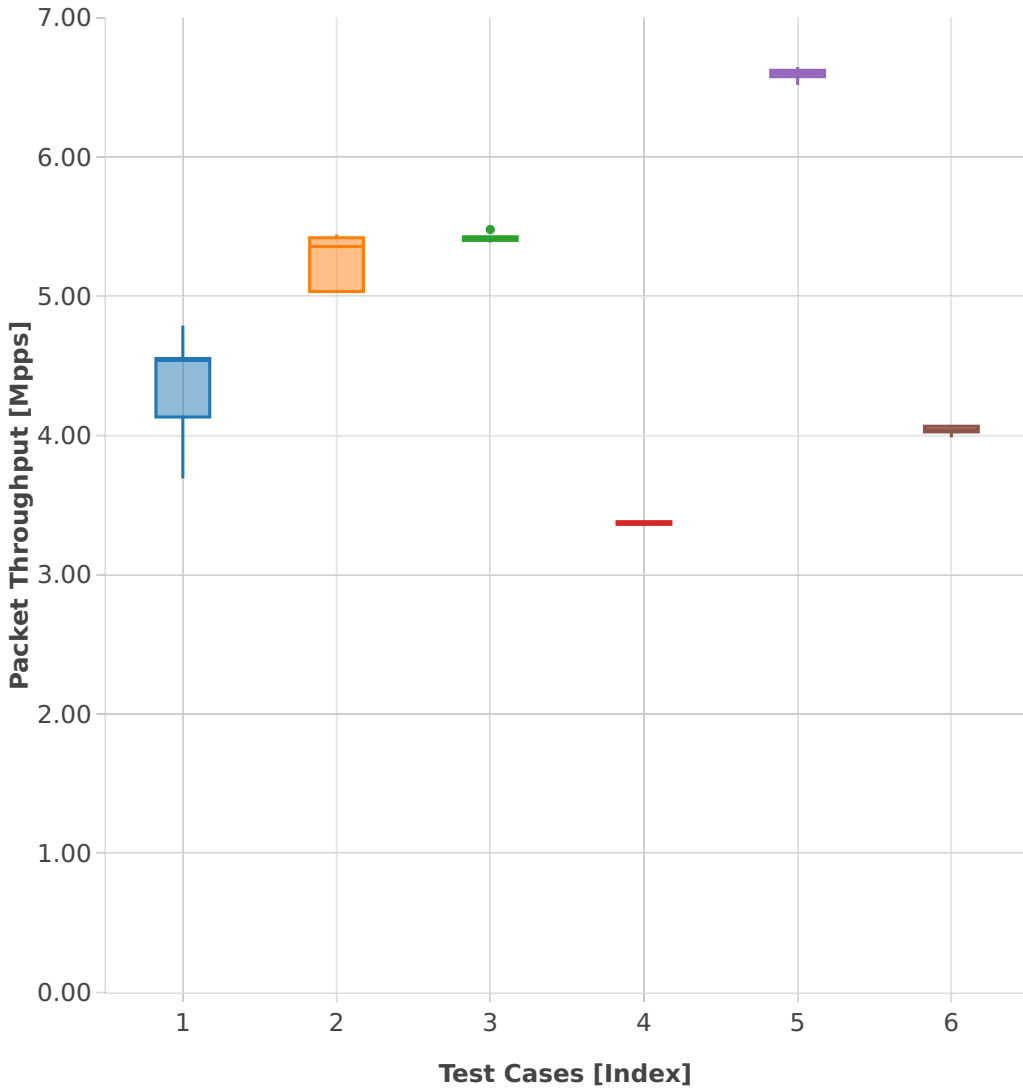

Throughput: vhost-l2sw-3n-skx-x710-64b-2t1c-base-vm-ndr

- 1. (10 runs) dot1q-l2bdbasemaclrn-eth-2vhostvr1024-1vm
- 2. (10 runs) dot1q-l2xcbase-eth-2vhostvr1024-1vm
- 3. (10 runs) eth-l2bdbasemaclrn-eth-2vhostvr1024-1vm
- 4. (10 runs) eth-l2bdbasemaclrn-eth-4vhostvr1024-2vm
- 5. (10 runs) eth-l2xcbase-eth-2vhostvr1024-1vm
- 6. (10 runs) eth-l2xcbase-eth-4vhostvr1024-2vm