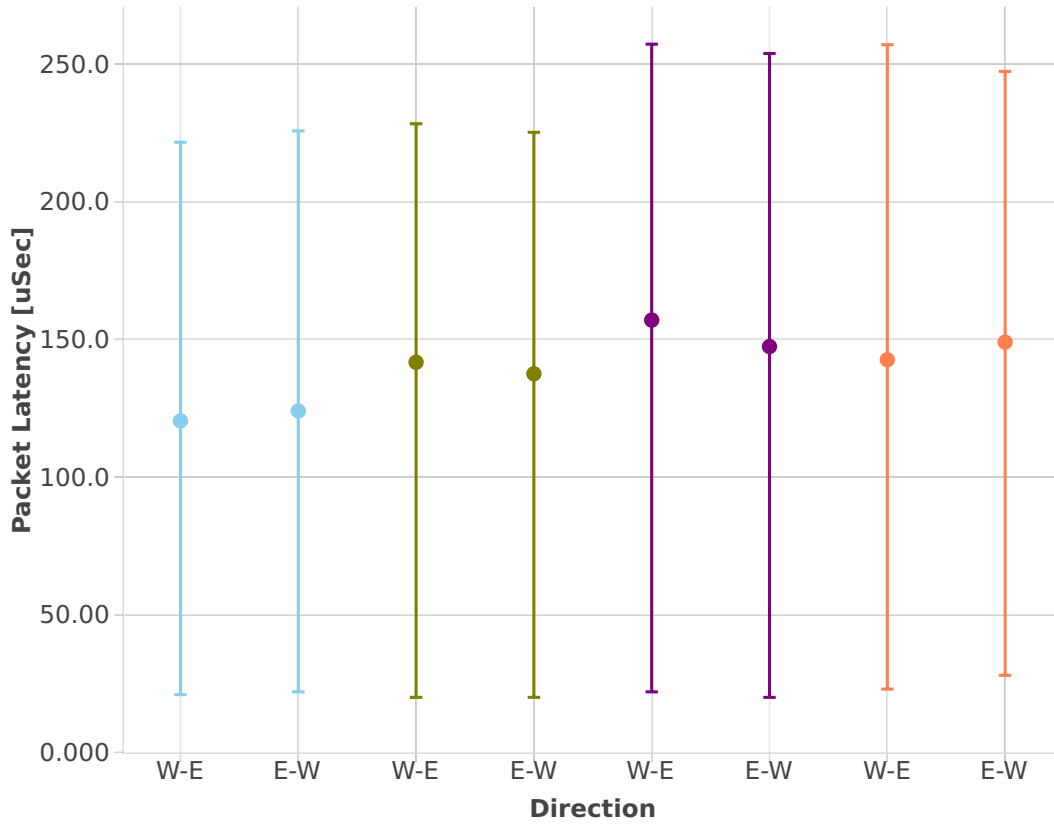

Latency: vhost-l2sw-3n-skx-x710-64b-2t1c-base-ndr

- dot1q-l2xcbase-eth-2vhostvr1024-1vm
- eth-l2xcbase-eth-2vhostvr1024-1vm
- eth-l2bdbasemaclrn-eth-2vhostvr1024-1vm
- dot1q-l2bdbasemaclrn-eth-2vhostvr1024-1vm