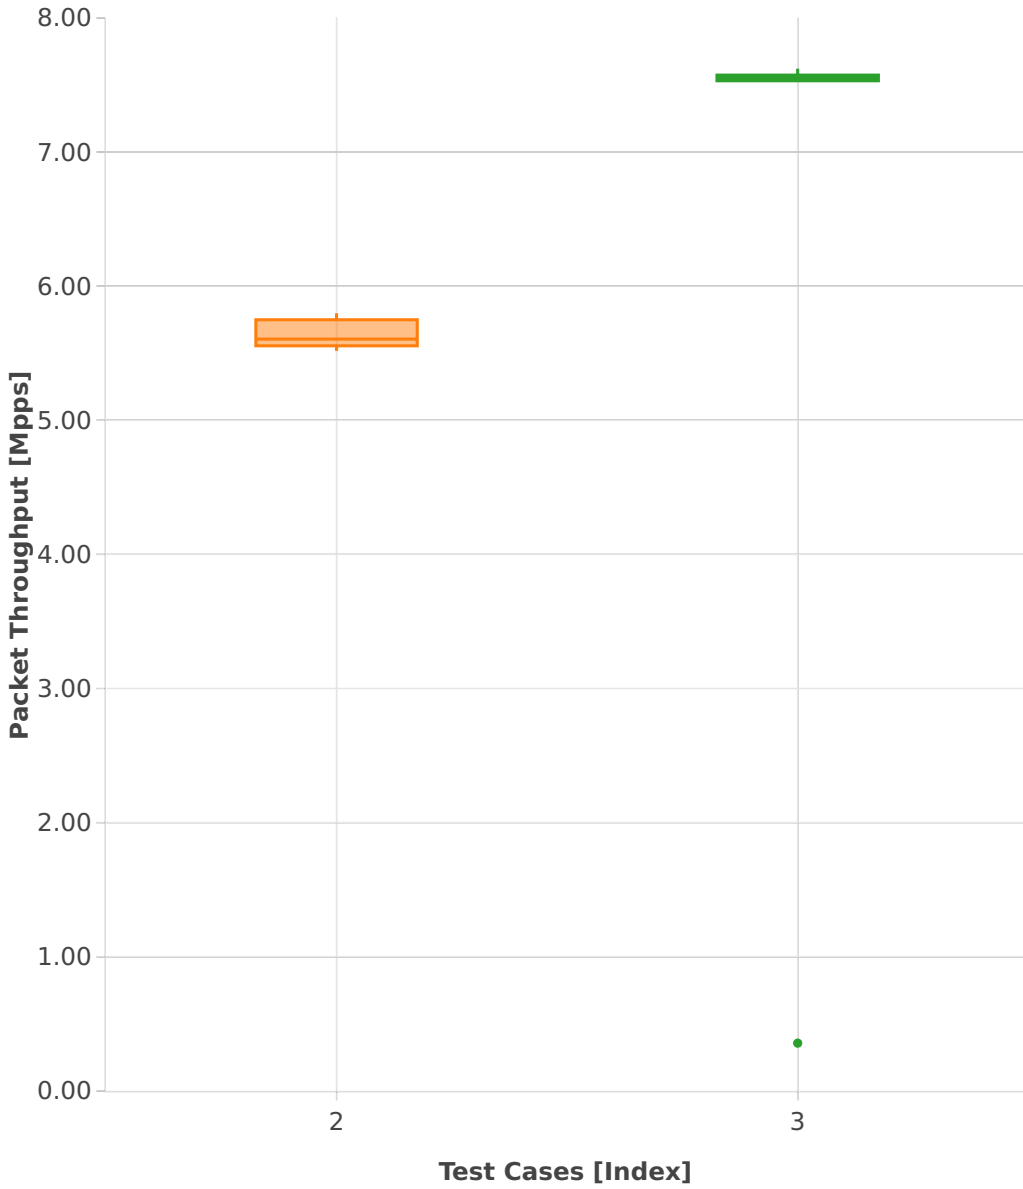

Throughput: vhost-l2sw-3n-hsw-x710-64b-2t2c-base_and_scale-ndr

- 1. (10 runs) 1bvpplap-dot1q-l2bdbasemaclrn-eth-2vhostvr1024-1vm
- 2. (00 run) dot1q-l2bdbasemaclrn-eth-2vhostvr1024-1vm
- 3. (10 runs) eth-l2bdbasemaclrn-eth-2vhostvr1024-1vm