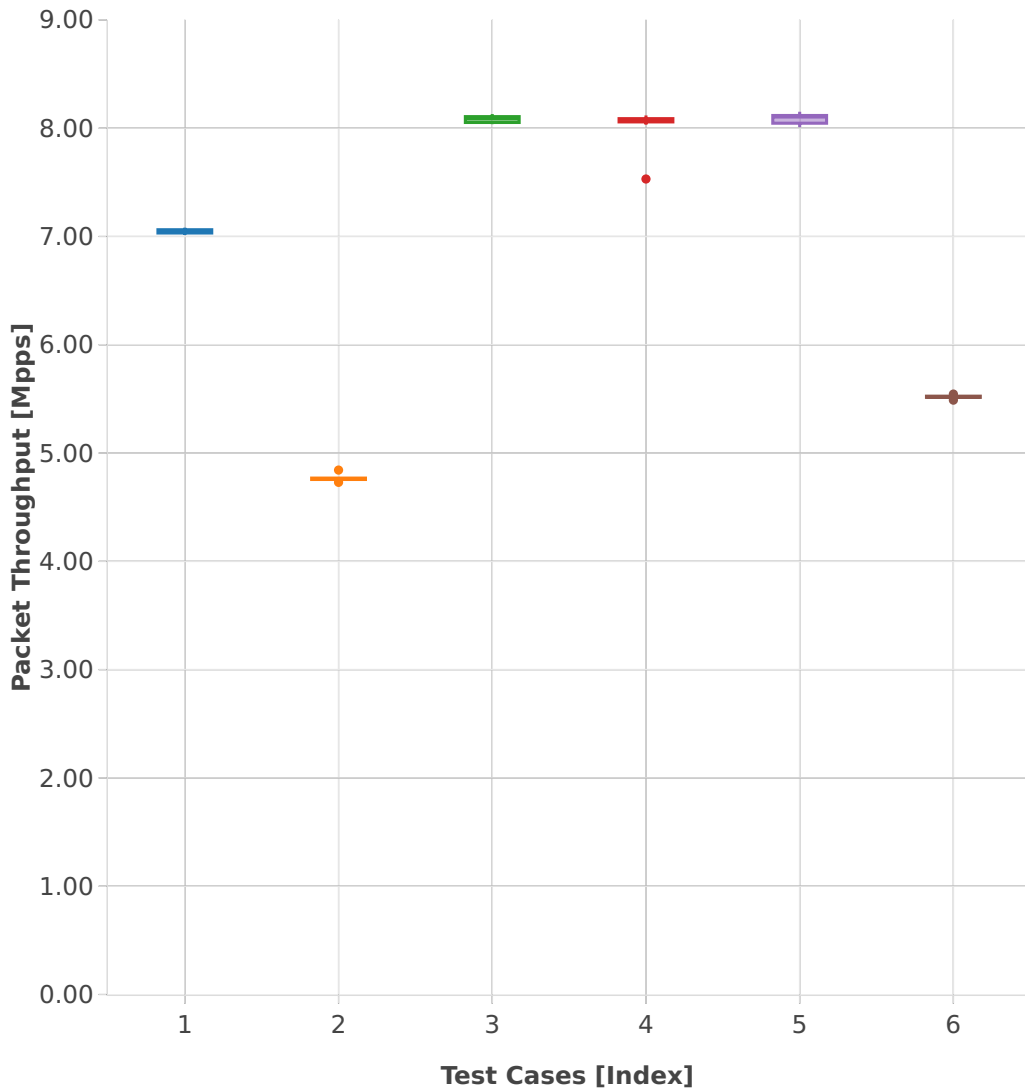

# Throughput: vhost-l2sw-3n-hsw-x710-64b-2t2c-base\_and\_features-vm-pdr

- 1. (10 runs) dot1q-l2bdbasemaclrn-eth-2vhostvr1024-1vm
- 2. (10 runs) eth-l2bdbasemaclrn-eth-4vhostvr1024-2vm
- 3. (10 runs) eth-l2bdbasemaclrn-eth-2vhostvr1024-1vm
- 4. (10 runs) dot1q-l2xcbase-eth-2vhostvr1024-1vm
- 5. (10 runs) eth-l2xcbase-eth-2vhostvr1024-1vm
- 6. (10 runs) eth-l2xcbase-eth-4vhostvr1024-2vm