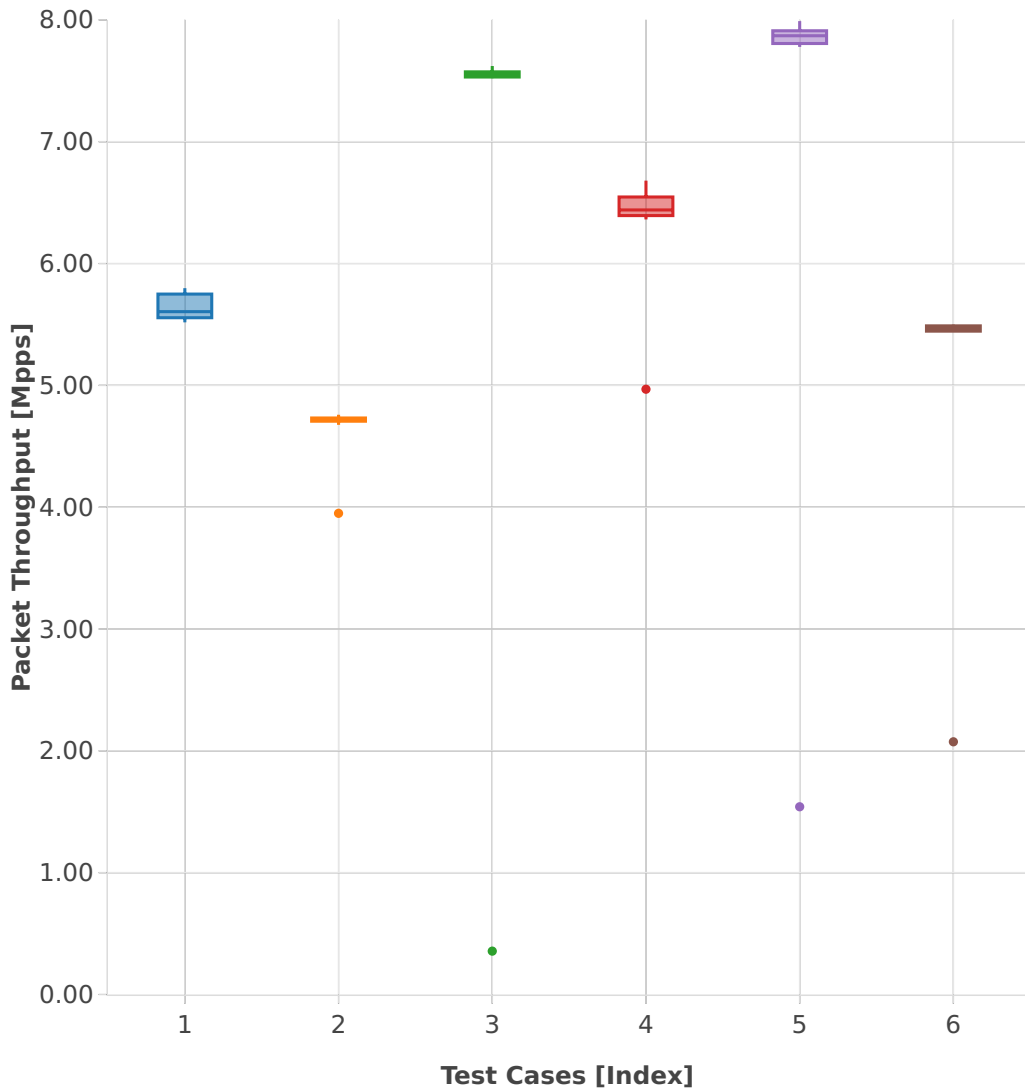

Throughput: vhost-l2sw-3n-hsw-x710-64b-2t2c-base_and_features-vm-ndr

- 1. (10 runs) dot1q-l2bdbasemaclrn-eth-2vhostvr1024-1vm
- 2. (10 runs) eth-l2bdbasemaclrn-eth-4vhostvr1024-2vm
- 3. (10 runs) eth-l2bdbasemaclrn-eth-2vhostvr1024-1vm
- 4. (10 runs) dot1q-l2xcbase-eth-2vhostvr1024-1vm
- 5. (10 runs) eth-l2xcbase-eth-2vhostvr1024-1vm
- 6. (10 runs) eth-l2xcbase-eth-4vhostvr1024-2vm