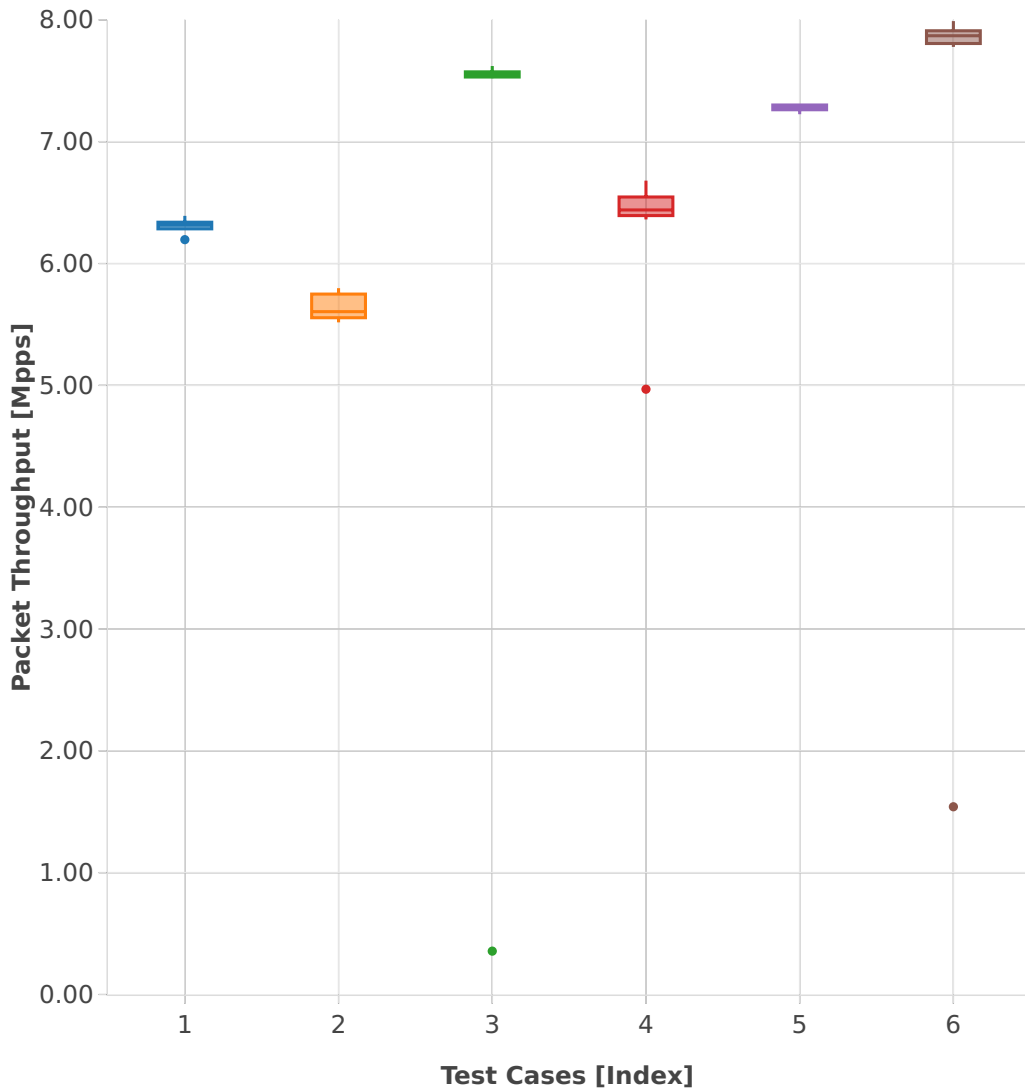

Throughput: vhost-l2sw-3n-hsw-x710-64b-2t2c-base_and_features-ndr

- 1. (10 runs) 1lbvpplacp-dot1q-l2bdbasemaclrn-eth-2vhostvr1024-1vm
- 2. (10 runs) dot1q-l2bdbasemaclrn-eth-2vhostvr1024-1vm
- 3. (10 runs) eth-l2bdbasemaclrn-eth-2vhostvr1024-1vm
- 4. (10 runs) dot1q-l2xcbase-eth-2vhostvr1024-1vm
- 5. (10 runs) 1lbvpplacp-dot1q-l2xcbase-eth-2vhostvr1024-1vm
- 6. (10 runs) eth-l2xcbase-eth-2vhostvr1024-1vm