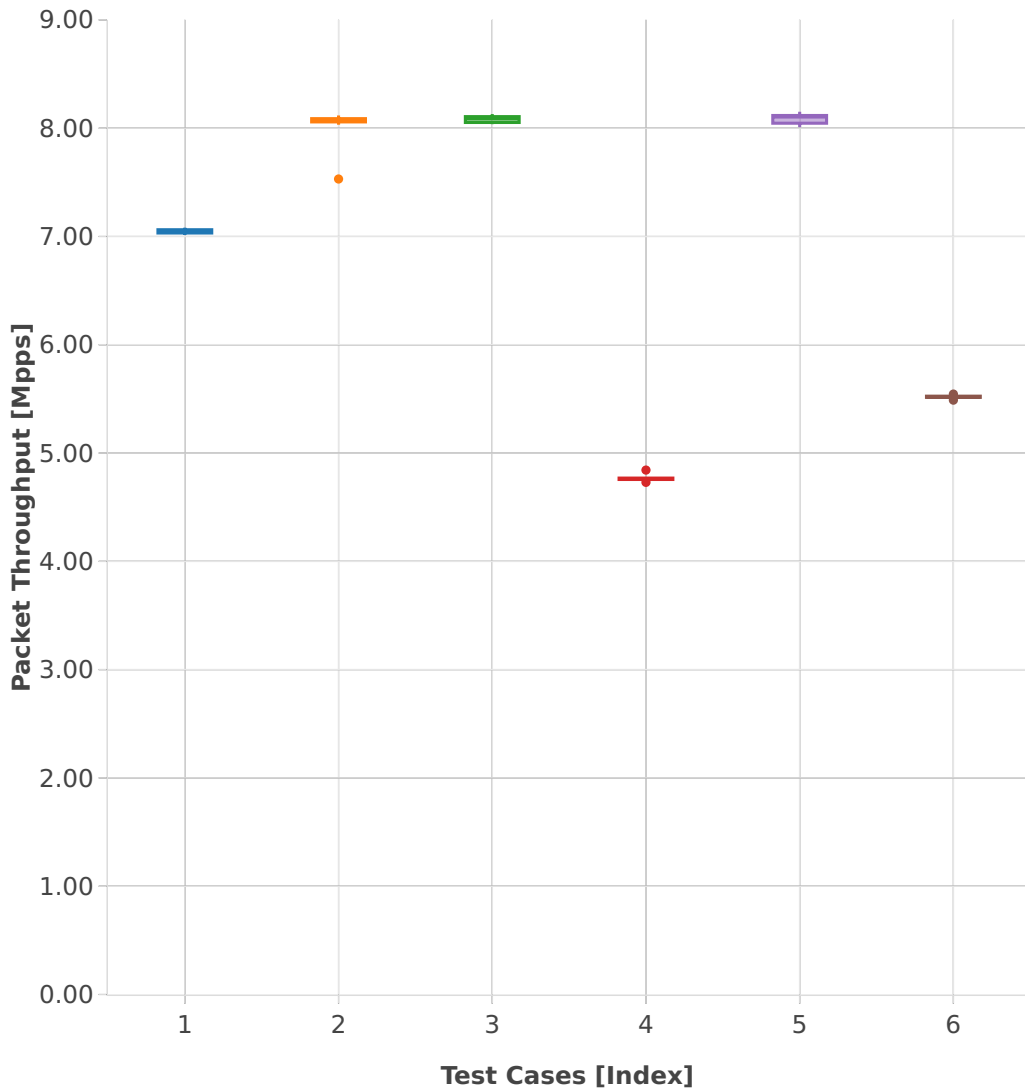

# Throughput: vhost-l2sw-3n-hsw-x710-64b-2t2c-base-vm-pdr

- 1. (10 runs) dot1q-l2bdbasemaclrn-eth-2vhostvr1024-1vm
- 2. (10 runs) dot1q-l2xcbase-eth-2vhostvr1024-1vm
- 3. (10 runs) eth-l2bdbasemaclrn-eth-2vhostvr1024-1vm
- 4. (10 runs) eth-l2bdbasemaclrn-eth-4vhostvr1024-2vm
- 5. (10 runs) eth-l2xcbase-eth-2vhostvr1024-1vm
- 6. (10 runs) eth-l2xcbase-eth-4vhostvr1024-2vm