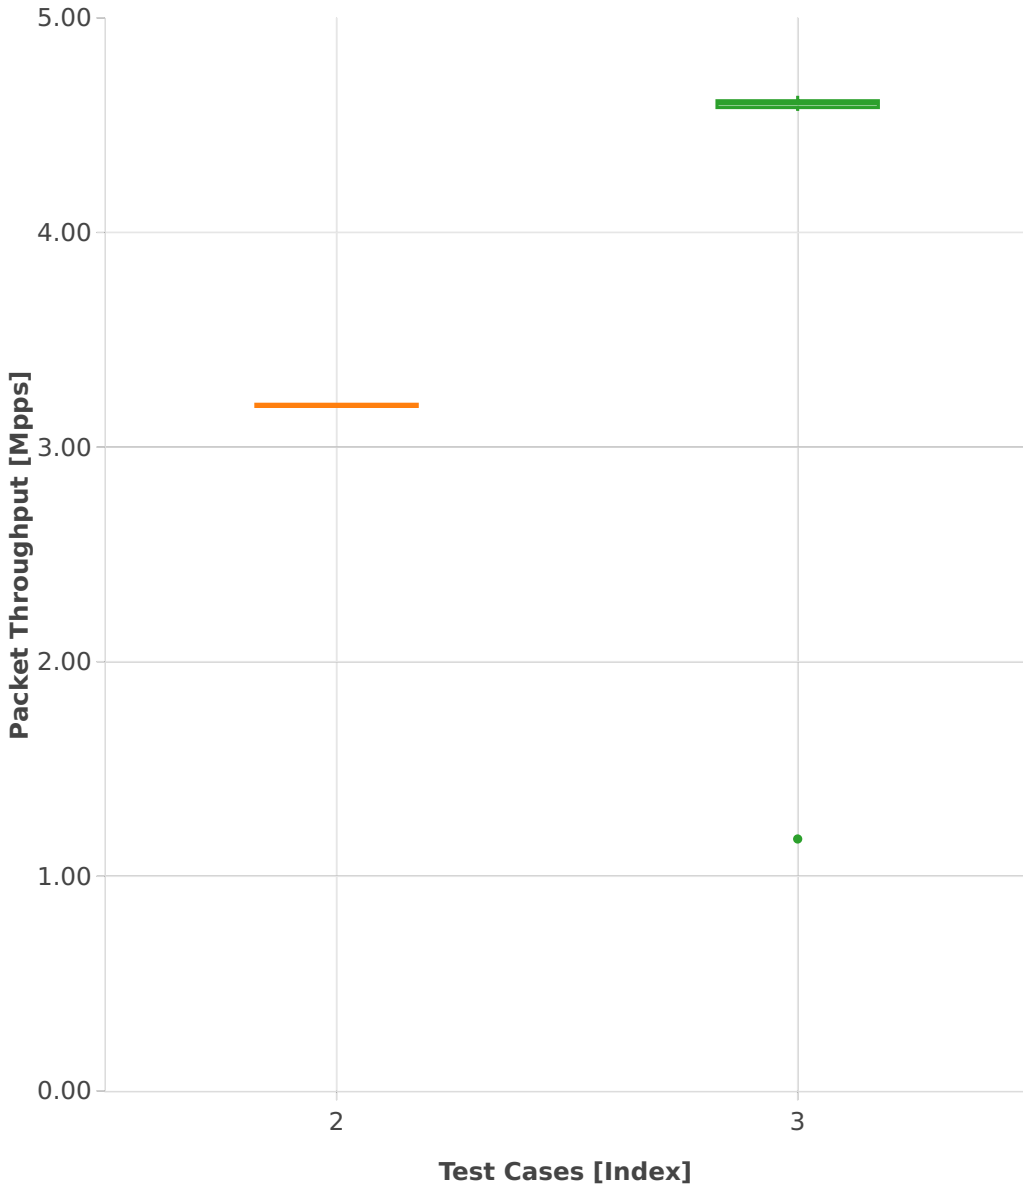

**Throughput: vhost-l2sw-3n-hsw-x710-64b-1t1c-base\_and\_scale-ndr**

- 1. (10 runs) 1bvpplac-dot1q-l2bdbasemaclrn-eth-2vhostvr1024-1vm
- 2. (00 run) dot1q-l2bdbasemaclrn-eth-2vhostvr1024-1vm
- 3. (10 runs) eth-l2bdbasemaclrn-eth-2vhostvr1024-1vm