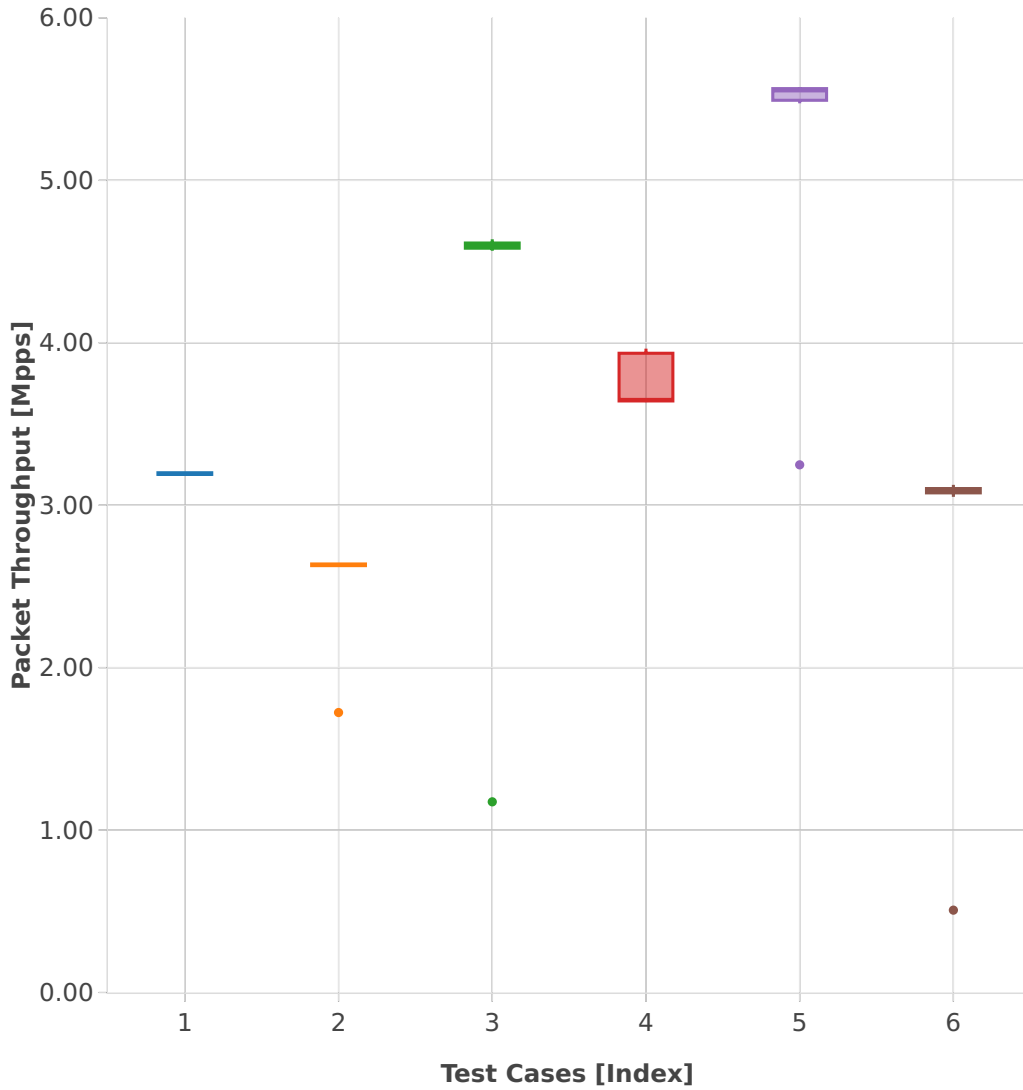

# Throughput: vhost-l2sw-3n-hsw-x710-64b-1t1c-base\_and\_features-vm-ndr

- 1. (10 runs) dot1q-l2bdbasemaclrn-eth-2vhostvr1024-1vm
- 2. (10 runs) eth-l2bdbasemaclrn-eth-4vhostvr1024-2vm
- 3. (10 runs) eth-l2bdbasemaclrn-eth-2vhostvr1024-1vm
- 4. (10 runs) dot1q-l2xcbase-eth-2vhostvr1024-1vm
- 5. (10 runs) eth-l2xcbase-eth-2vhostvr1024-1vm
- 6. (10 runs) eth-l2xcbase-eth-4vhostvr1024-2vm