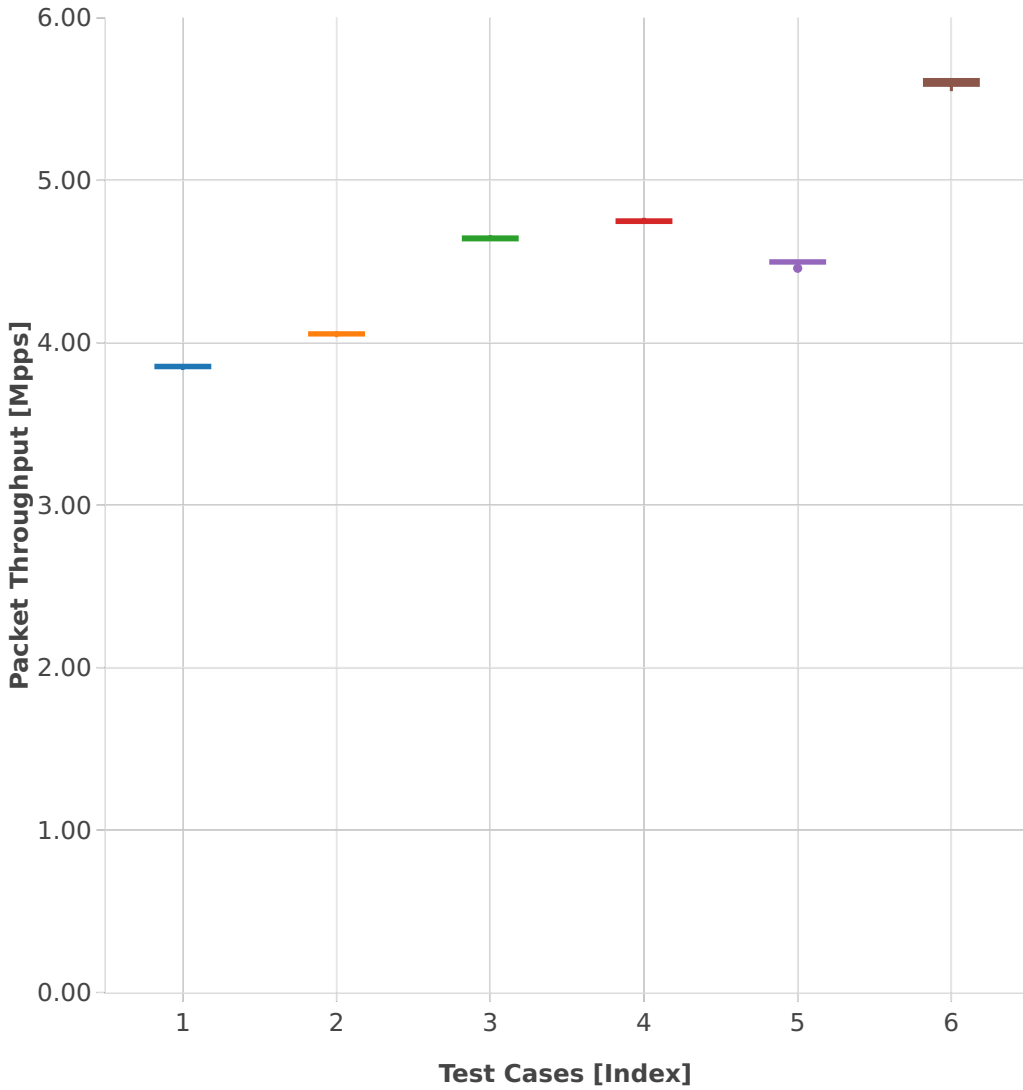

# Throughput: vhost-l2sw-3n-hsw-x710-64b-1t1c-base\_and\_features-pdr

- 1. (10 runs) 1lbvpplacp-dot1q-l2bdbasemaclrn-eth-2vhostvr1024-1vm
- 2. (10 runs) dot1q-l2bdbasemaclrn-eth-2vhostvr1024-1vm
- 3. (10 runs) eth-l2bdbasemaclrn-eth-2vhostvr1024-1vm
- 4. (10 runs) dot1q-l2xcbase-eth-2vhostvr1024-1vm
- 5. (10 runs) 1lbvpplacp-dot1q-l2xcbase-eth-2vhostvr1024-1vm
- 6. (10 runs) eth-l2xcbase-eth-2vhostvr1024-1vm