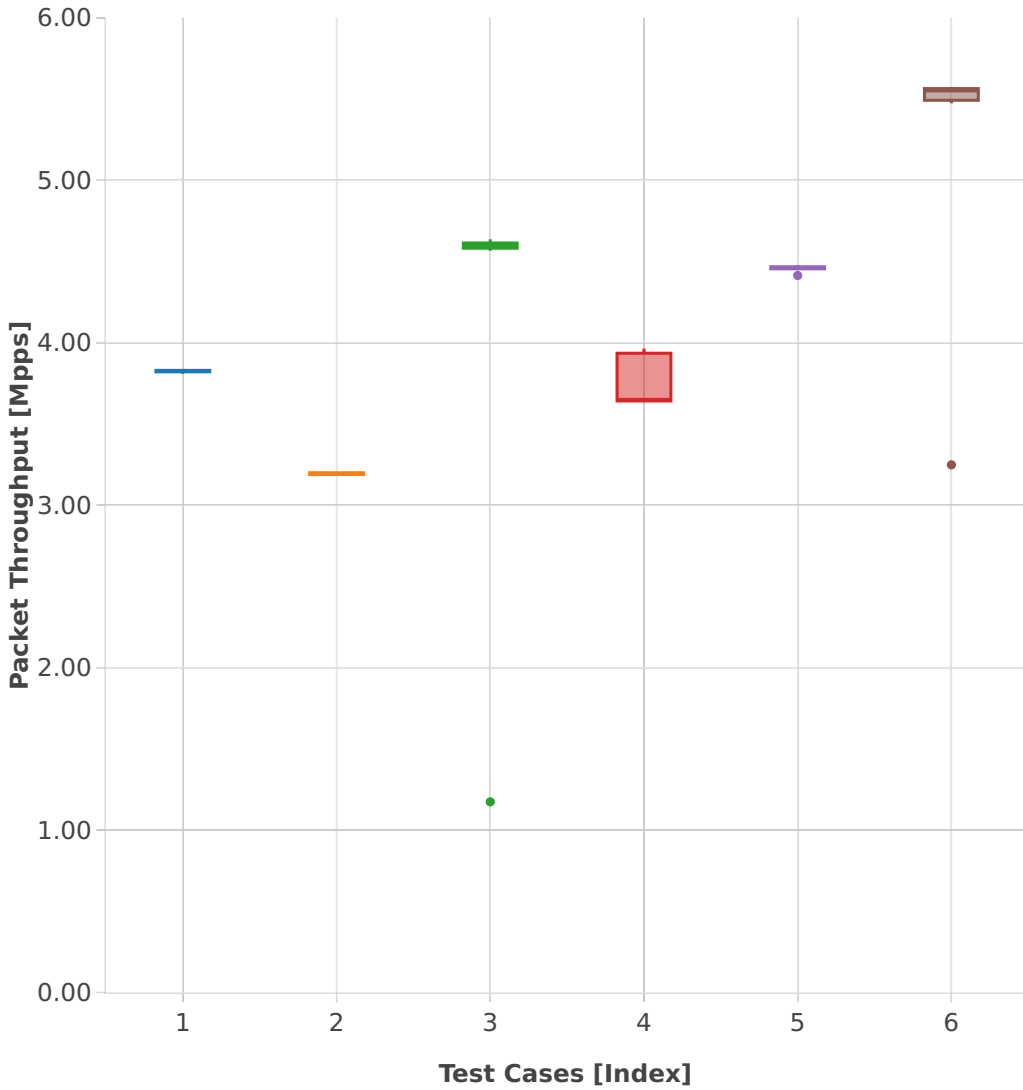

Throughput: vhost-l2sw-3n-hsw-x710-64b-1t1c-base_and_features-ndr

- 1. (10 runs) 1lbvpplacp-dot1q-l2bdbasemaclrn-eth-2vhostvr1024-1vm
- 2. (10 runs) dot1q-l2bdbasemaclrn-eth-2vhostvr1024-1vm
- 3. (10 runs) eth-l2bdbasemaclrn-eth-2vhostvr1024-1vm
- 4. (10 runs) dot1q-l2xcbase-eth-2vhostvr1024-1vm
- 5. (10 runs) 1lbvpplacp-dot1q-l2xcbase-eth-2vhostvr1024-1vm
- 6. (10 runs) eth-l2xcbase-eth-2vhostvr1024-1vm