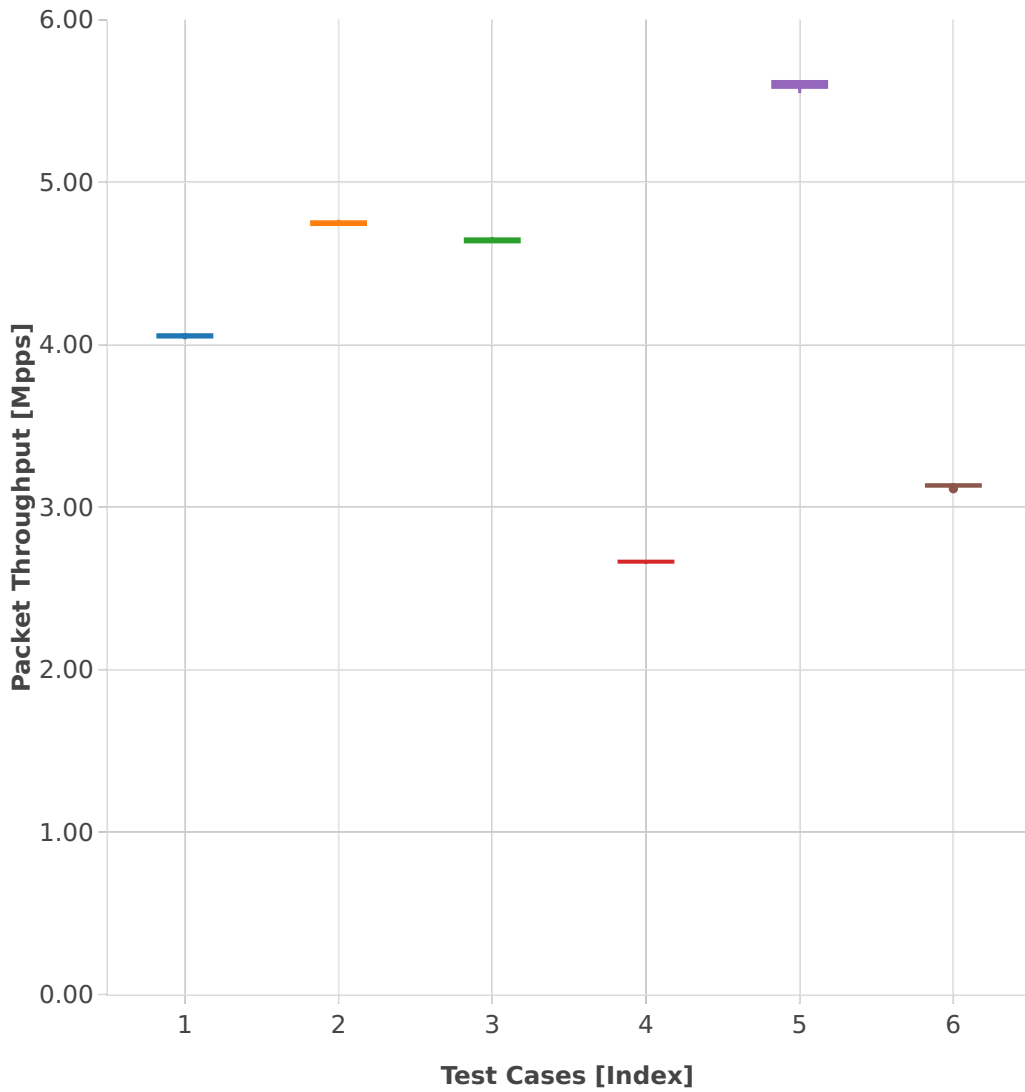

# Throughput: vhost-l2sw-3n-hsw-x710-64b-1t1c-base-vm-pdr

- 1. (10 runs) dot1q-l2bdbasemaclrn-eth-2vhostvr1024-1vm
- 2. (10 runs) dot1q-l2xcbase-eth-2vhostvr1024-1vm
- 3. (10 runs) eth-l2bdbasemaclrn-eth-2vhostvr1024-1vm
- 4. (10 runs) eth-l2bdbasemaclrn-eth-4vhostvr1024-2vm
- 5. (10 runs) eth-l2xcbase-eth-2vhostvr1024-1vm
- 6. (10 runs) eth-l2xcbase-eth-4vhostvr1024-2vm