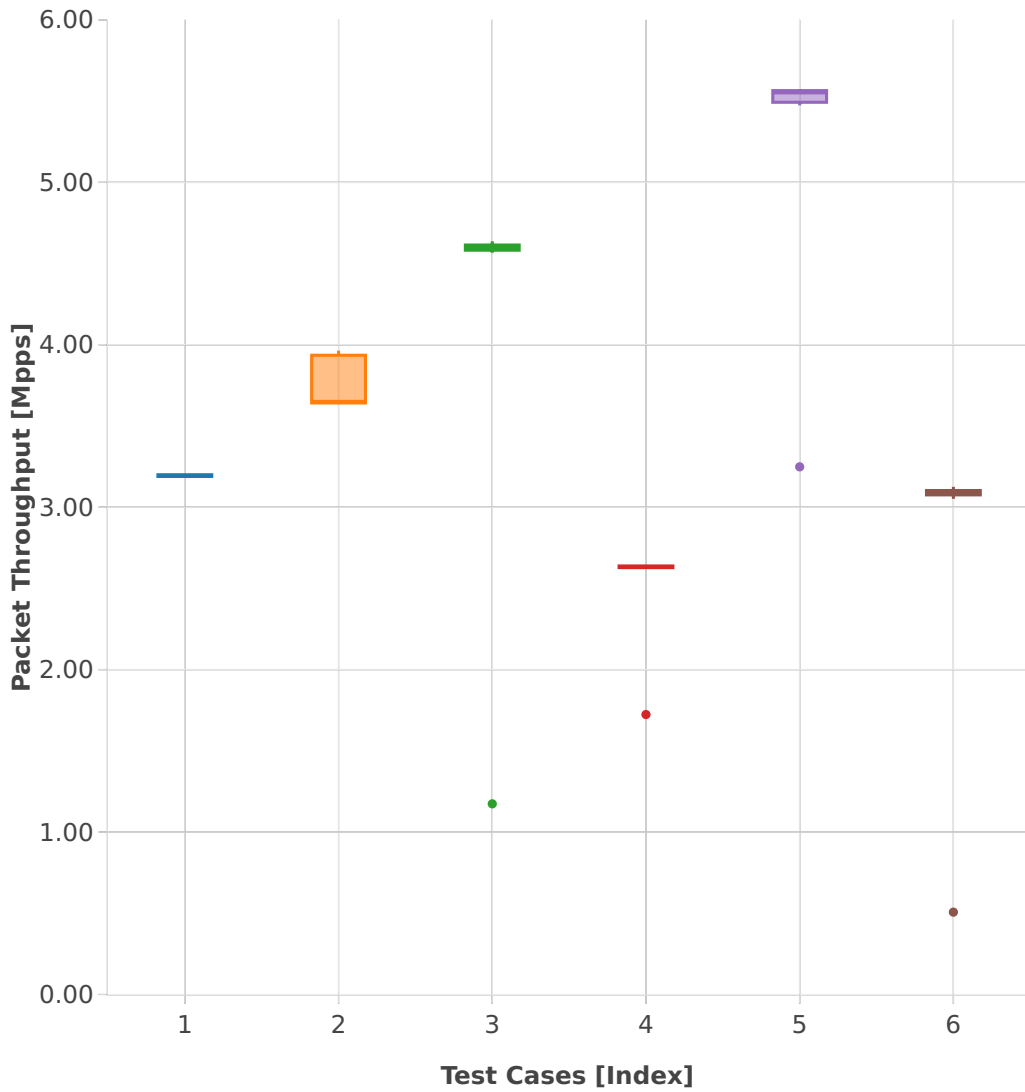

Throughput: vhost-l2sw-3n-hsw-x710-64b-1t1c-base-vm-ndr

- 1. (10 runs) dot1q-l2bdbasemaclrn-eth-2vhostvr1024-1vm
- 2. (10 runs) dot1q-l2xcbase-eth-2vhostvr1024-1vm
- 3. (10 runs) eth-l2bdbasemaclrn-eth-2vhostvr1024-1vm
- 4. (10 runs) eth-l2bdbasemaclrn-eth-4vhostvr1024-2vm
- 5. (10 runs) eth-l2xcbase-eth-2vhostvr1024-1vm
- 6. (10 runs) eth-l2xcbase-eth-4vhostvr1024-2vm