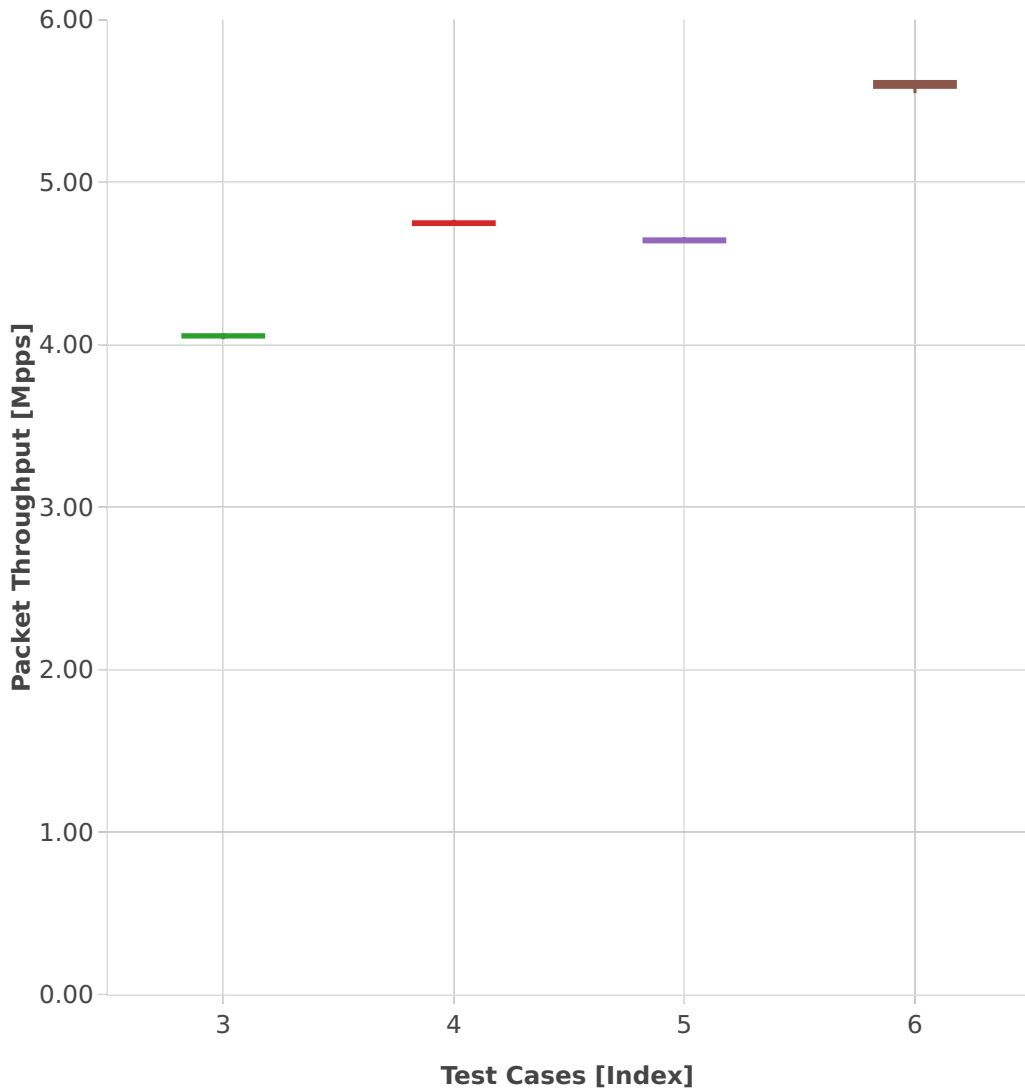

Throughput: vhost-l2sw-3n-hsw-x710-64b-1t1c-base-pdr

- 1. (10 runs) 1lbvplacp-dot1q-l2bdbasemaclrn-eth-2vhostvr1024-1vm
- 2. (00 run) 1lbvplacp-dot1q-l2xcbase-eth-2vhostvr1024-1vm
- 3. (00 run) dot1q-l2bdbasemaclrn-eth-2vhostvr1024-1vm
- 4. (10 runs) dot1q-l2xcbase-eth-2vhostvr1024-1vm
- 5. (10 runs) eth-l2bdbasemaclrn-eth-2vhostvr1024-1vm
- 6. (10 runs) eth-l2xcbase-eth-2vhostvr1024-1vm