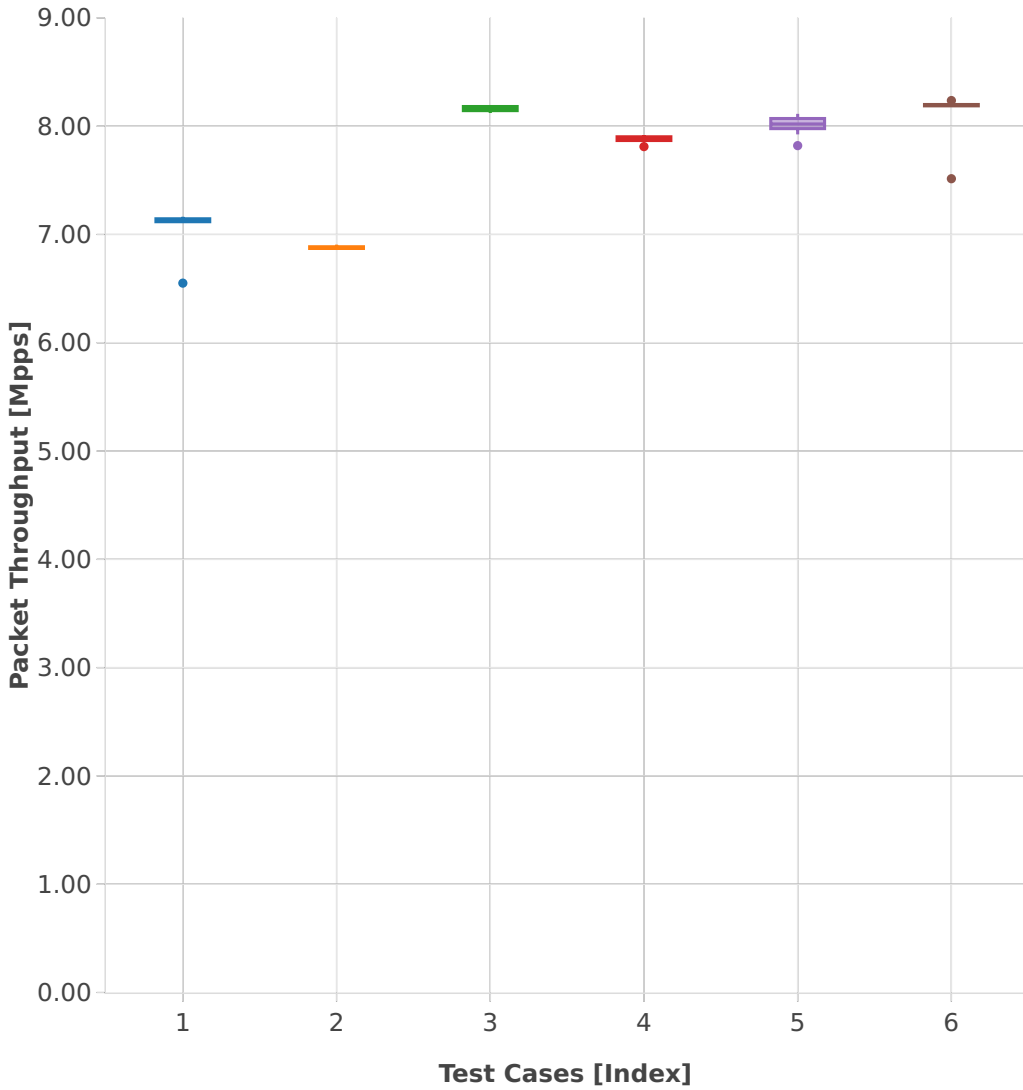

Throughput: vhost-l2sw-3n-hsw-x520-64b-2t2c-base_and_features-pdr

- 1. (10 runs) dot1q-l2bdbasemaclrn-eth-2vhostvr1024-1vm
- 2. (10 runs) 1lbpplac-dot1q-l2bdbasemaclrn-eth-2vhostvr1024-1vm
- 3. (10 runs) eth-l2bdbasemaclrn-eth-2vhostvr1024-1vm
- 4. (10 runs) 1lbpplac-dot1q-l2xcbase-eth-2vhostvr1024-1vm
- 5. (10 runs) eth-l2xcbase-eth-2vhostvr1024-1vm
- 6. (09 runs) dot1q-l2xcbase-eth-2vhostvr1024-1vm