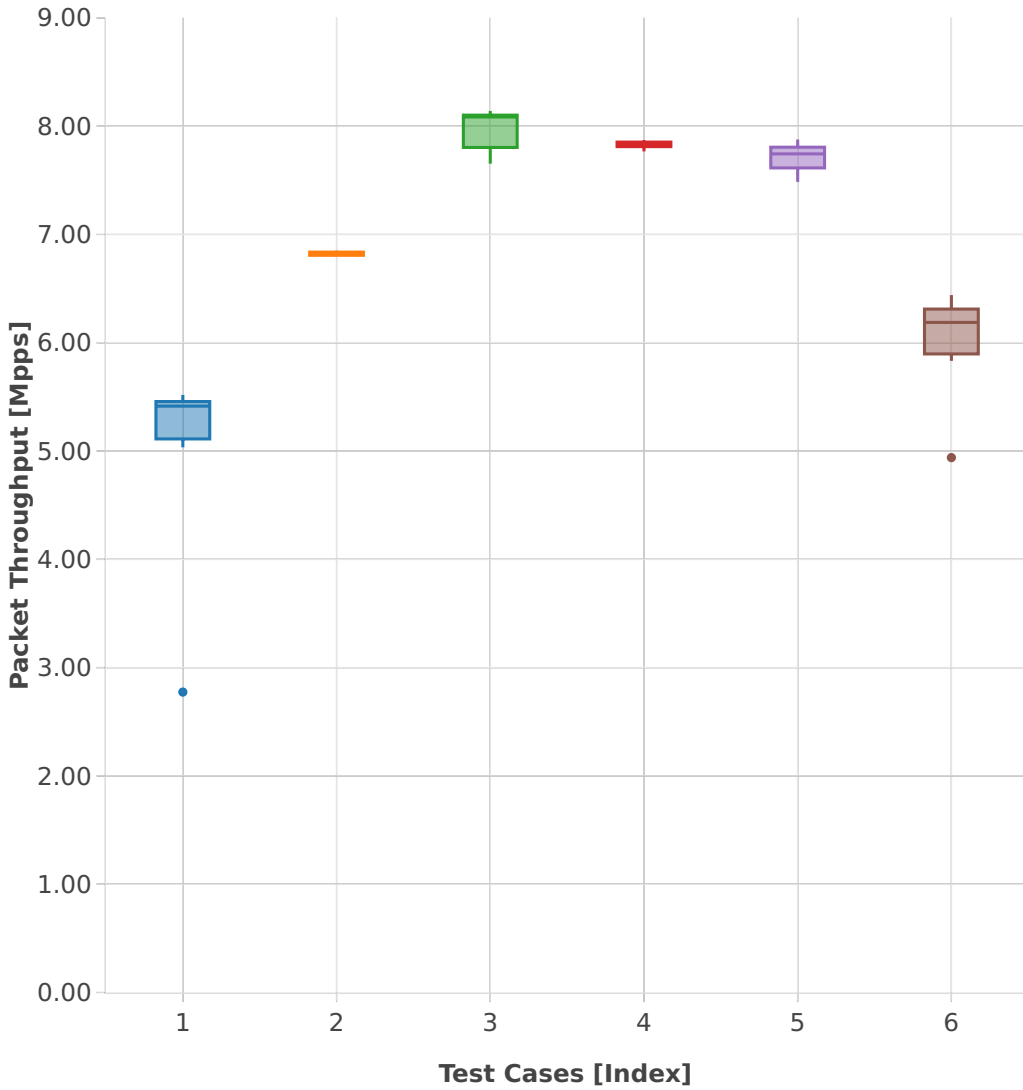

# Throughput: vhost-l2sw-3n-hsw-x520-64b-2t2c-base\_and\_features-ndr

- 1. (10 runs) dot1q-l2bdbasemaclrn-eth-2vhostvr1024-1vm
- 2. (10 runs) 1lbpplac-dot1q-l2bdbasemaclrn-eth-2vhostvr1024-1vm
- 3. (10 runs) eth-l2bdbasemaclrn-eth-2vhostvr1024-1vm
- 4. (10 runs) 1lbpplac-dot1q-l2xcbase-eth-2vhostvr1024-1vm
- 5. (10 runs) eth-l2xcbase-eth-2vhostvr1024-1vm
- 6. (09 runs) dot1q-l2xcbase-eth-2vhostvr1024-1vm