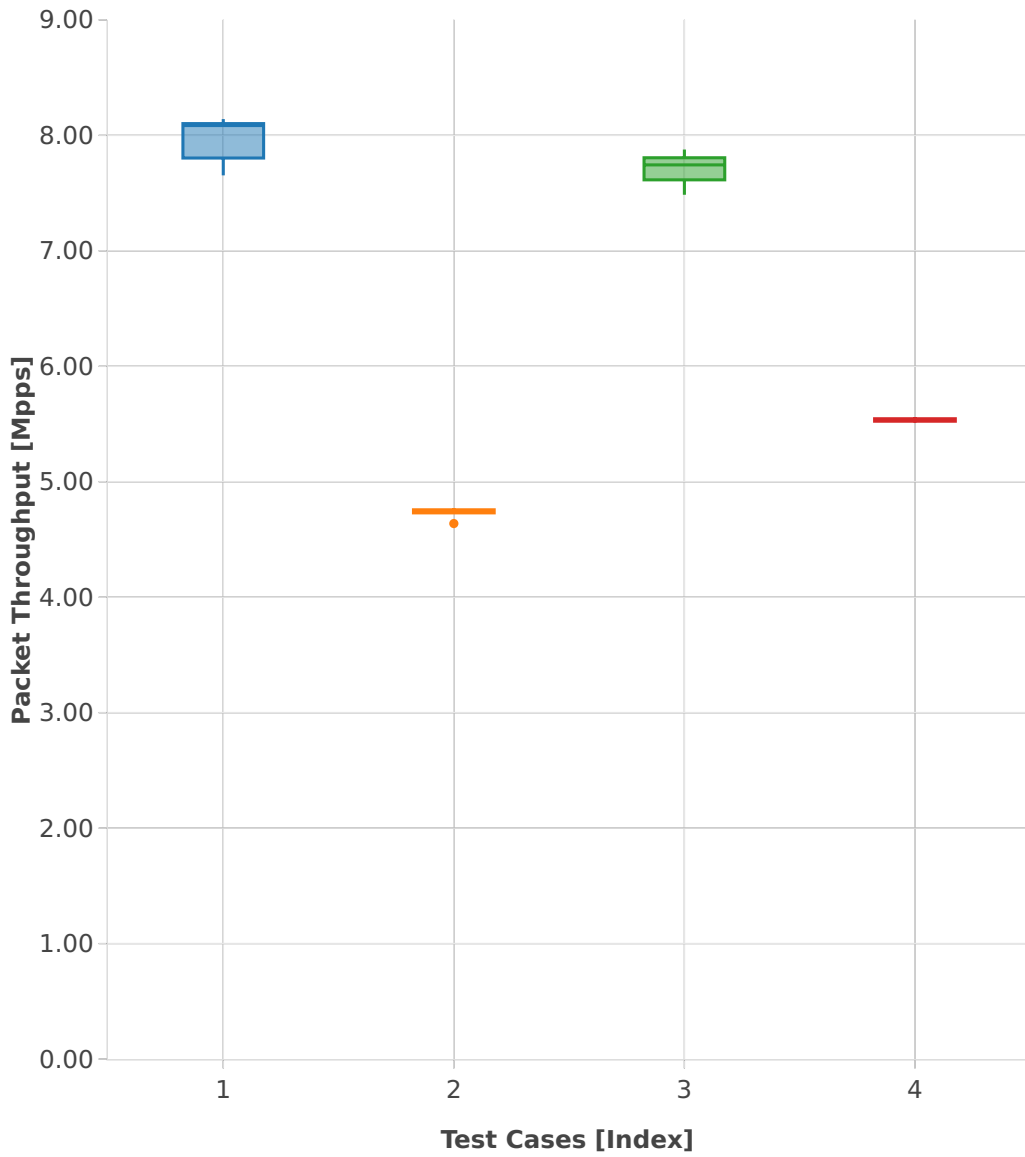

Throughput: vhost-l2sw-3n-hsw-x520-64b-2t2c-base-vm-ndr

- 1. (10 runs) eth-l2bdbasemaclrn-eth-2vhostvr1024-1vm
- 2. (10 runs) eth-l2bdbasemaclrn-eth-4vhostvr1024-2vm
- 3. (10 runs) eth-l2xcbase-eth-2vhostvr1024-1vm
- 4. (10 runs) eth-l2xcbase-eth-4vhostvr1024-2vm