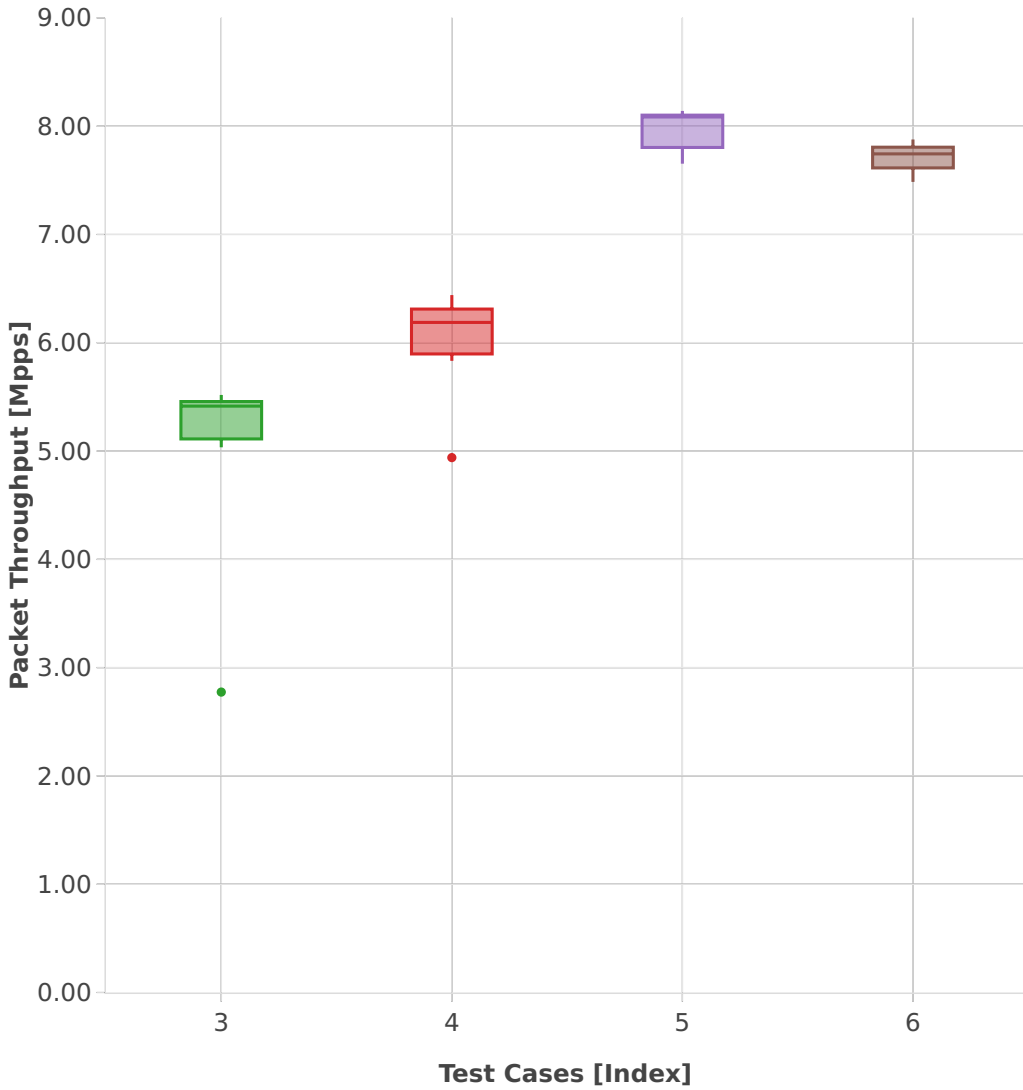

Throughput: vhost-l2sw-3n-hsw-x520-64b-2t2c-base-ndr

- 1. (00 run) 1lbvpplacp-dot1q-l2bdbasemaclrn-eth-2vhostvr1024-1vm
- 2. (10 runs) 1lbvpplacp-dot1q-l2xcbase-eth-2vhostvr1024-1vm
- 3. (00 run) dot1q-l2bdbasemaclrn-eth-2vhostvr1024-1vm
- 4. (10 runs) dot1q-l2xcbase-eth-2vhostvr1024-1vm
- 5. (09 runs) eth-l2bdbasemaclrn-eth-2vhostvr1024-1vm
- 6. (10 runs) eth-l2xcbase-eth-2vhostvr1024-1vm