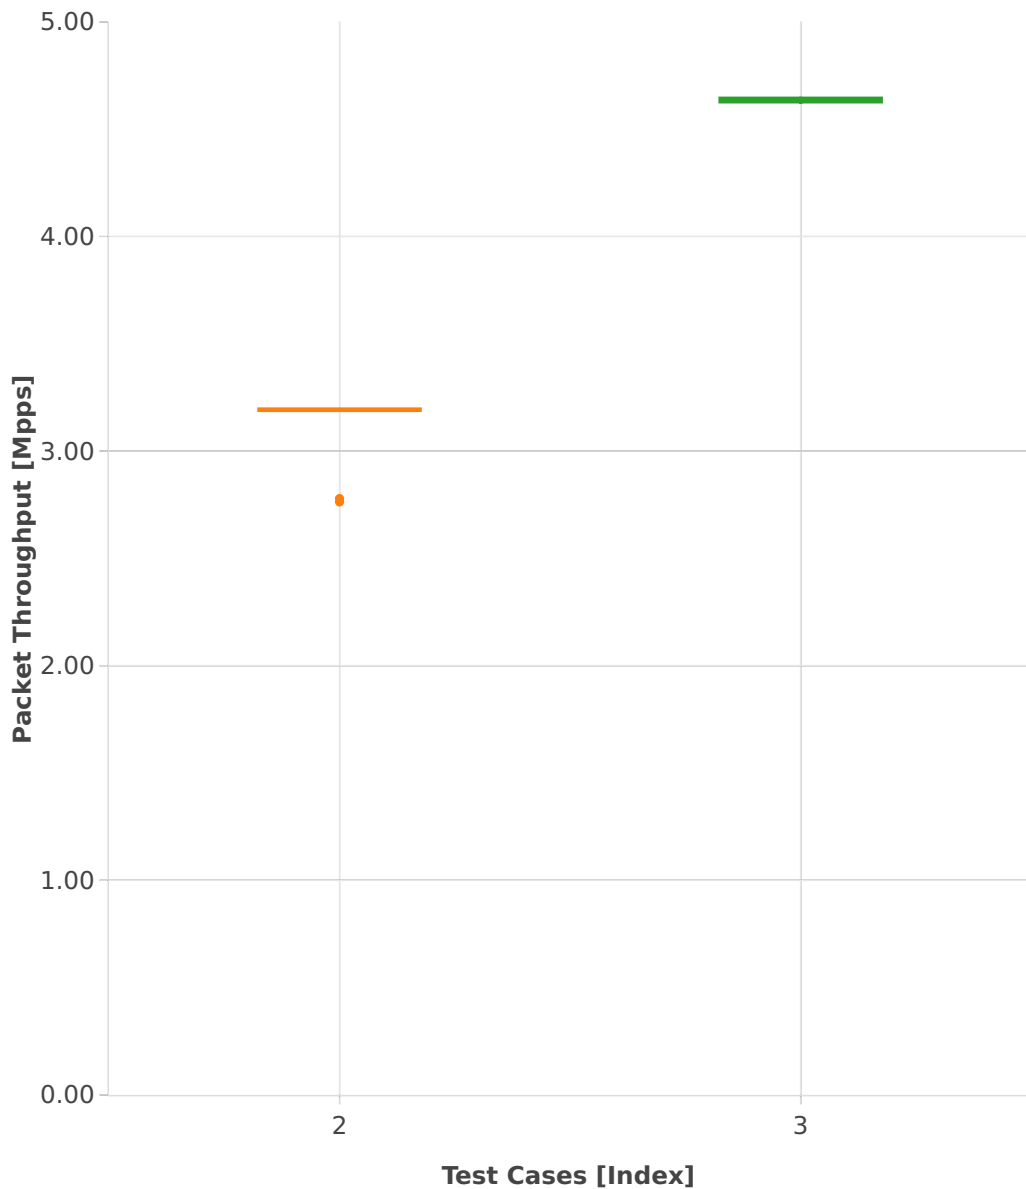

Throughput: vhost-l2sw-3n-hsw-x520-64b-1t1c-base_and_scale-ndr

- 1. (10 runs) 1bvpplacp-dot1q-l2bdbasemaclrn-eth-2vhostvr1024-1vm
- 2. (00 run) dot1q-l2bdbasemaclrn-eth-2vhostvr1024-1vm
- 3. (10 runs) eth-l2bdbasemaclrn-eth-2vhostvr1024-1vm