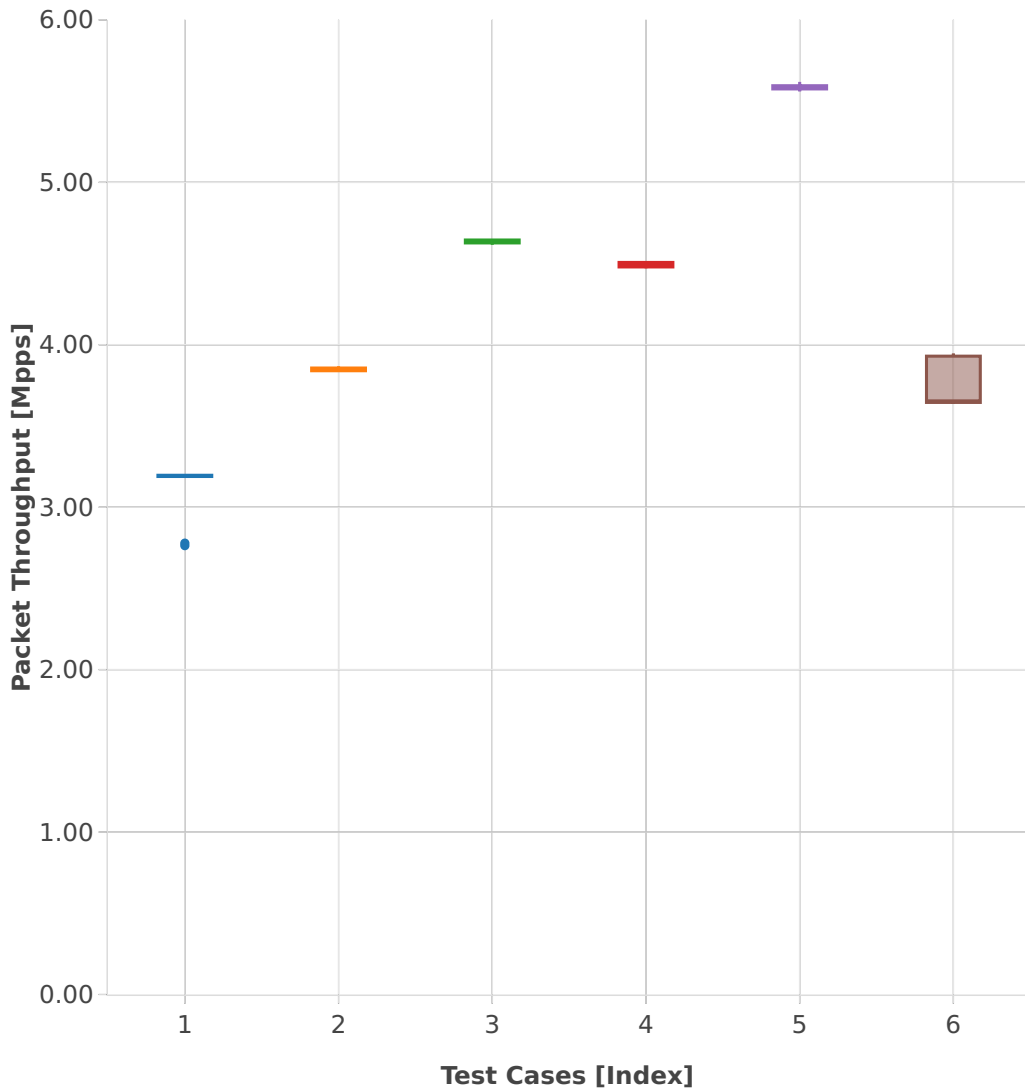

Throughput: vhost-l2sw-3n-hsw-x520-64b-1t1c-base_and_features-ndr

- 1. (10 runs) dot1q-l2bdbasemaclrn-eth-2vhostvr1024-1vm
- 2. (10 runs) 1lbpplac-dot1q-l2bdbasemaclrn-eth-2vhostvr1024-1vm
- 3. (10 runs) eth-l2bdbasemaclrn-eth-2vhostvr1024-1vm
- 4. (10 runs) 1lbpplac-dot1q-l2xcbase-eth-2vhostvr1024-1vm
- 5. (10 runs) eth-l2xcbase-eth-2vhostvr1024-1vm
- 6. (10 runs) dot1q-l2xcbase-eth-2vhostvr1024-1vm