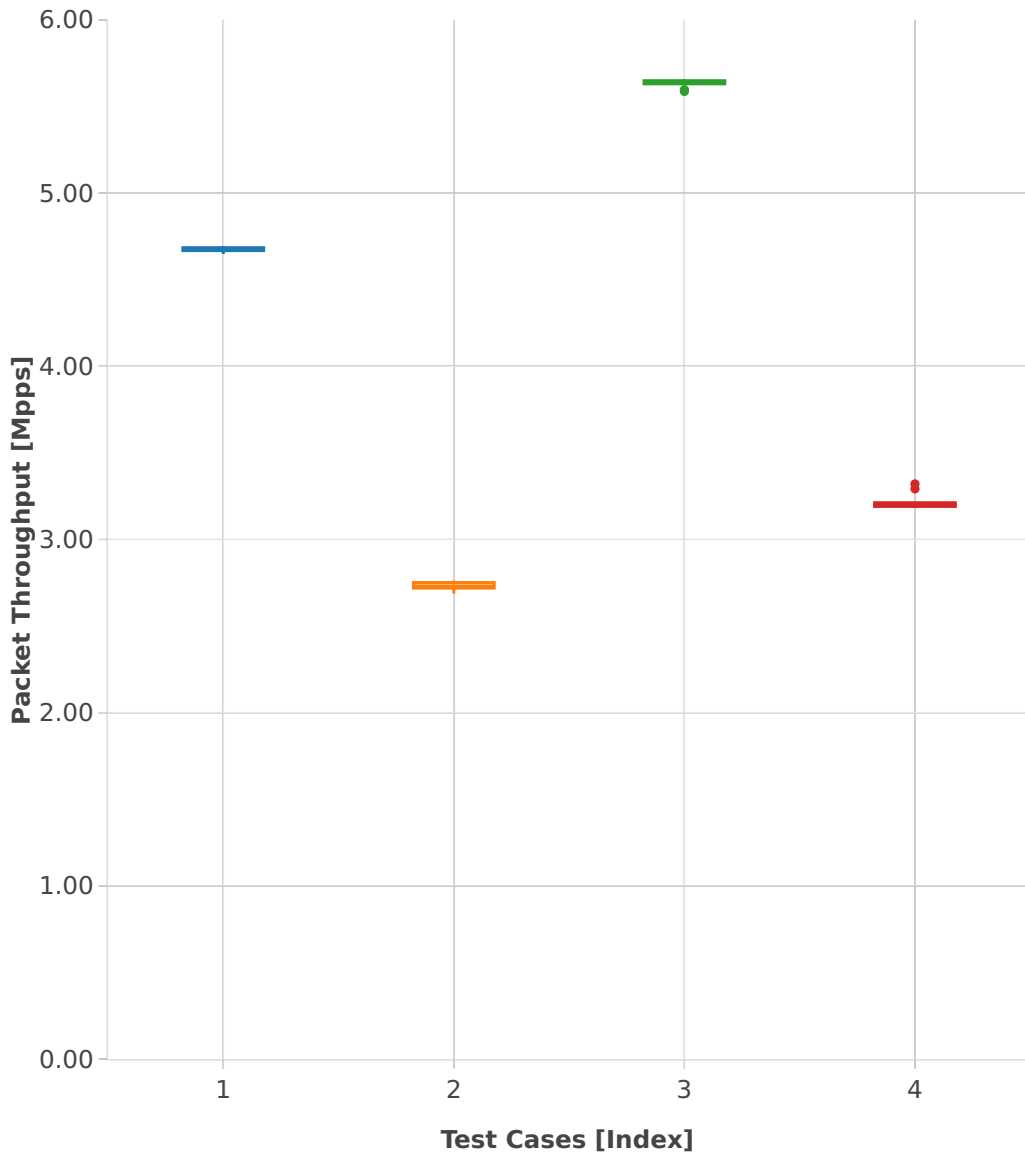

Throughput: vhost-l2sw-3n-hsw-x520-64b-1t1c-base-vm-pdr

- 1. (09 runs) eth-l2bdbasemaclrn-eth-2vhostvr1024-1vm
- 2. (10 runs) eth-l2bdbasemaclrn-eth-4vhostvr1024-2vm
- 3. (10 runs) eth-l2xcbase-eth-2vhostvr1024-1vm
- 4. (10 runs) eth-l2xcbase-eth-4vhostvr1024-2vm