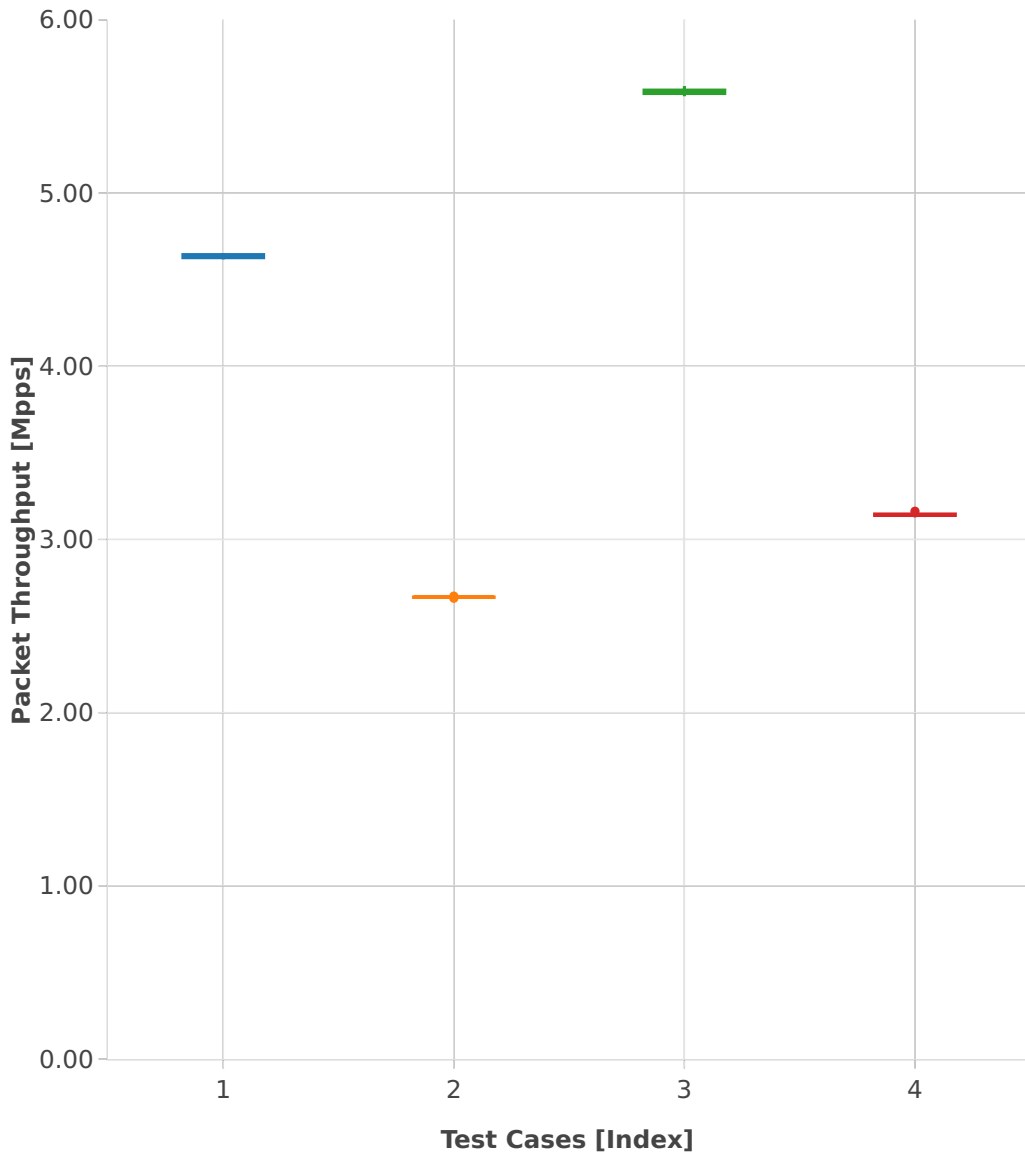

# Throughput: vhost-l2sw-3n-hsw-x520-64b-1t1c-base-vm-ndr

- 1. (09 runs) eth-l2bdbasemaclrn-eth-2vhostvr1024-1vm
- 2. (10 runs) eth-l2bdbasemaclrn-eth-4vhostvr1024-2vm
- 3. (10 runs) eth-l2xcbase-eth-2vhostvr1024-1vm
- 4. (10 runs) eth-l2xcbase-eth-4vhostvr1024-2vm