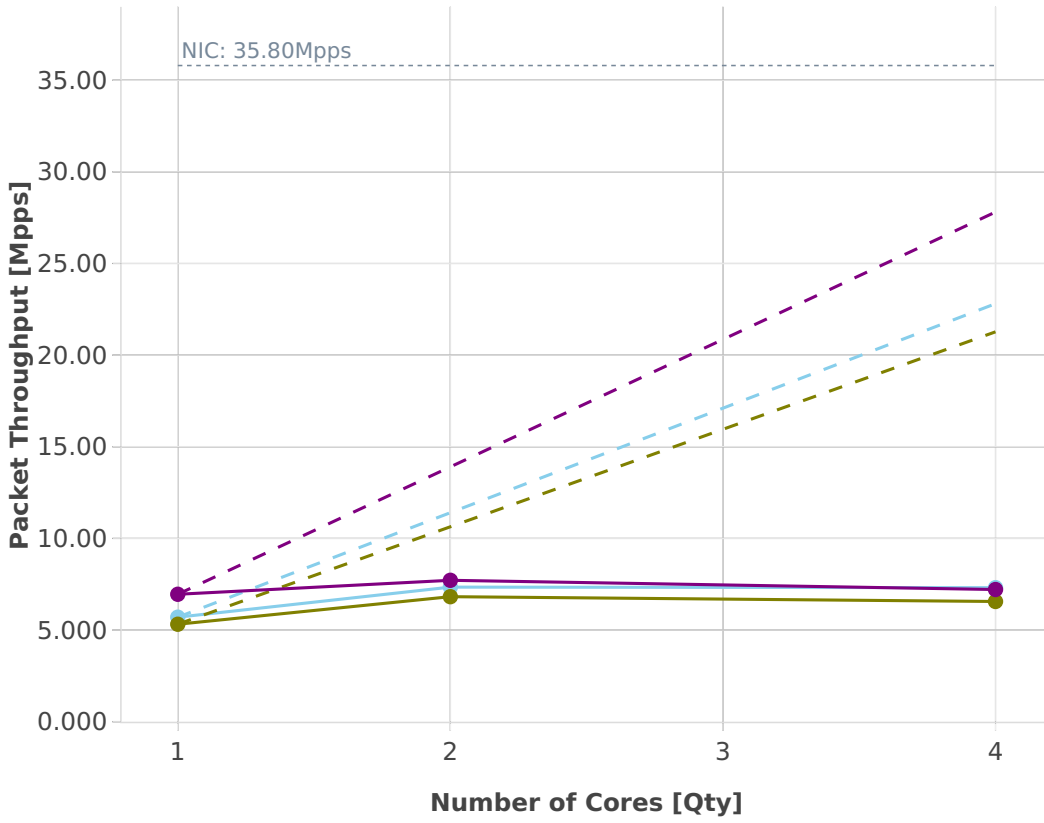

Speedup Multi-core: vhost-l2sw-2n-skx-xxv710-64b-base-pdr

-- Perfect — Measured ... Limit

—●— eth-l2bdbasemaclrn-eth-2vhostvr1024-1vm

—●— dot1q-l2bdbasemaclrn-eth-2vhostvr1024-1vm

—●— eth-l2xcbase-eth-2vhostvr1024-1vm