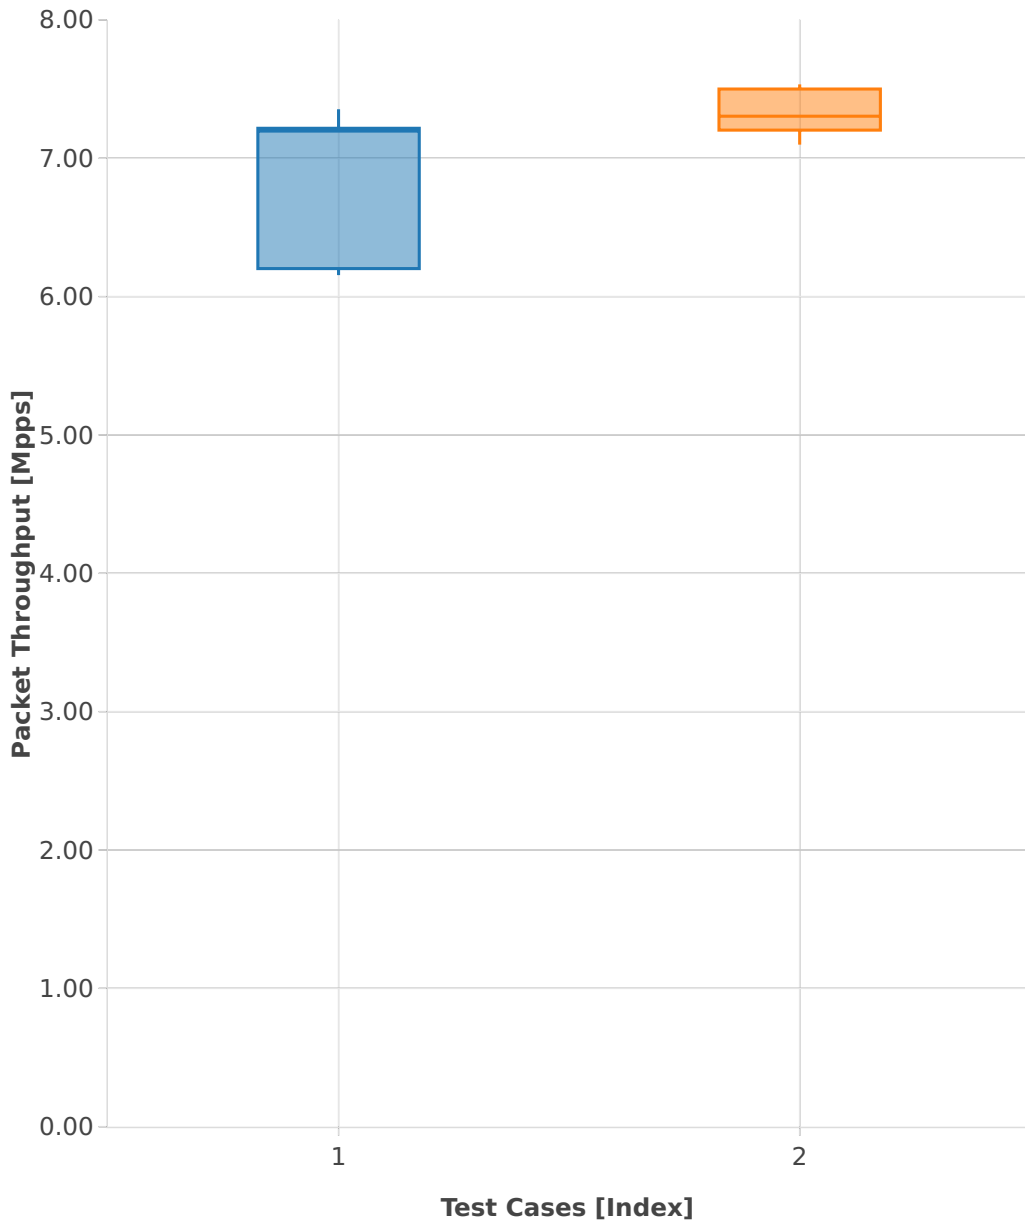

**Throughput:** vhost-l2sw-2n-skx-xxv710-64b-4t2c-base\_and\_scale-pdr

1. (10 runs) dot1q-l2bdbasemaclrn-eth-2vhostvr1024-1vm

2. (10 runs) eth-l2bdbasemaclrn-eth-2vhostvr1024-1vm