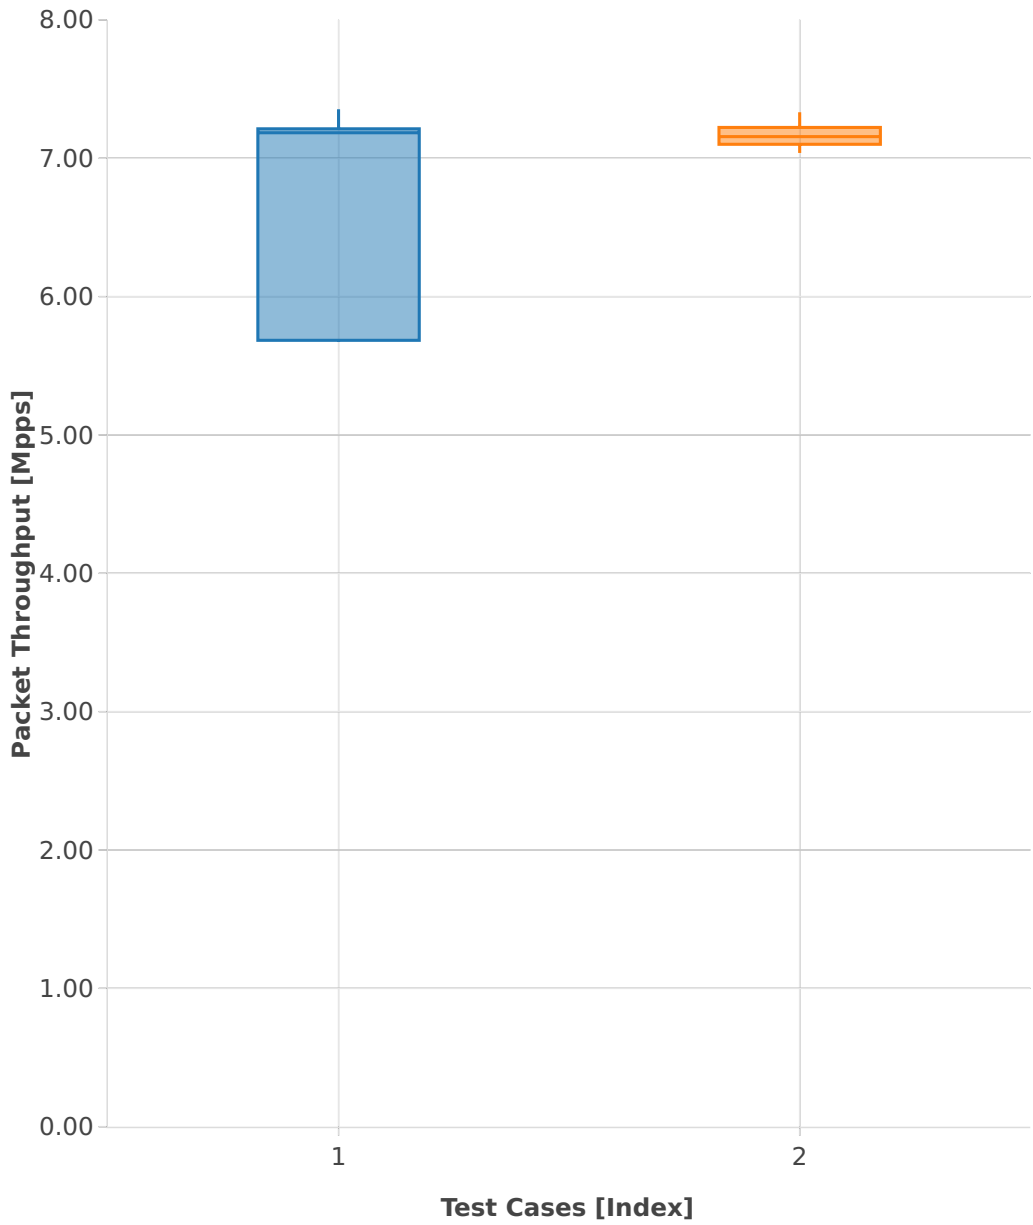

Throughput: vhost-l2sw-2n-skx-xxv710-64b-4t2c-base_and_scale-ndr

1. (10 runs) dot1q-l2bdbasemaclrn-eth-2vhostvr1024-1vm

2. (10 runs) eth-l2bdbasemaclrn-eth-2vhostvr1024-1vm