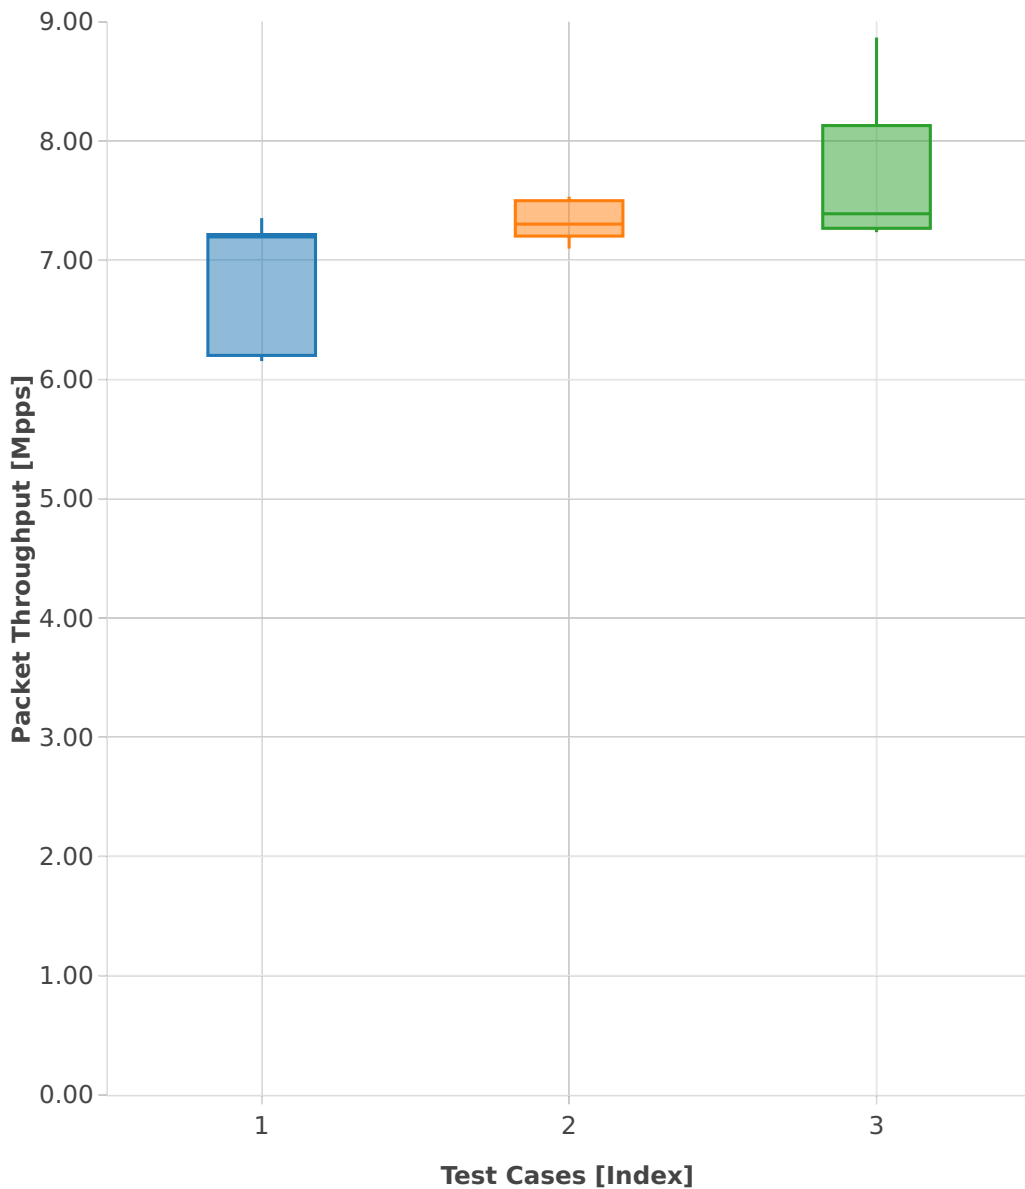

Throughput: vhost-l2sw-2n-skx-xxv710-64b-4t2c-base_and_features-pdr

- 1. (10 runs) dot1q-l2bdbasemaclrn-eth-2vhostvr1024-1vm
- 2. (10 runs) eth-l2bdbasemaclrn-eth-2vhostvr1024-1vm
- 3. (10 runs) eth-l2xcbase-eth-2vhostvr1024-1vm