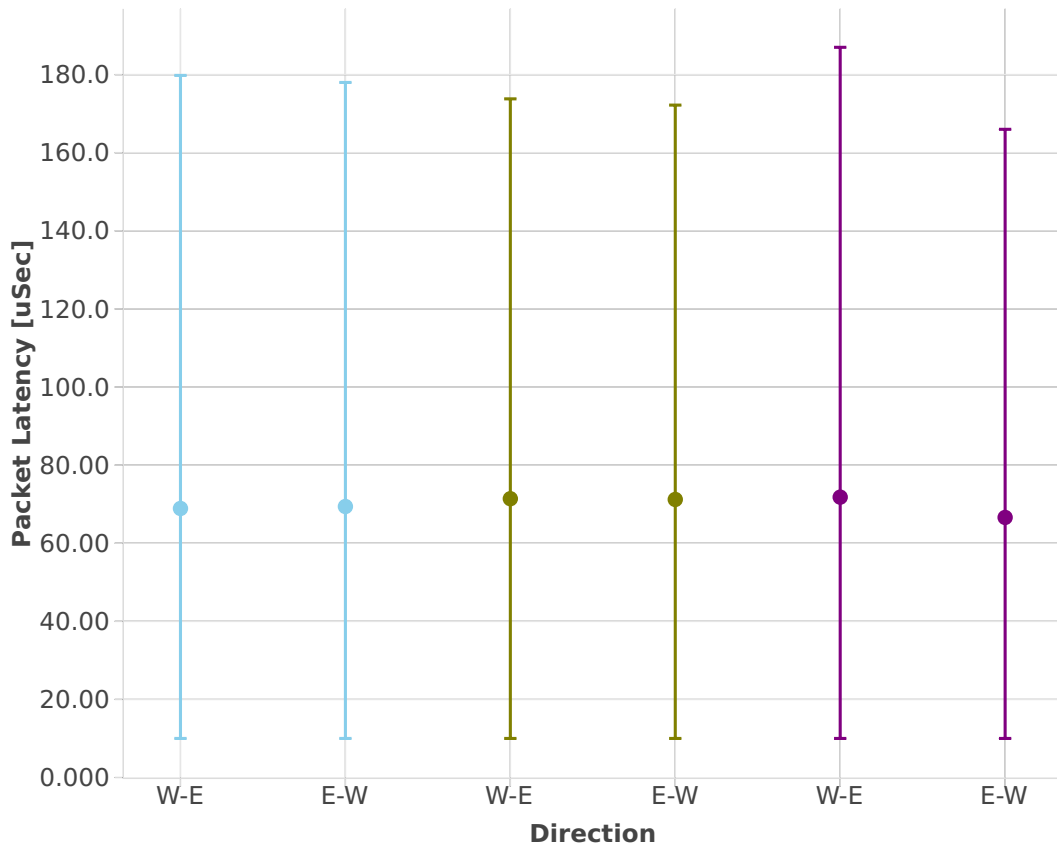

Latency: vhost-l2sw-2n-skx-xxv710-64b-4t2c-base_and_features-ndr

- eth-l2xcbase-eth-2vhostvr1024-1vm
- eth-l2bdbasemaclrn-eth-2vhostvr1024-1vm
- dot1q-l2bdbasemaclrn-eth-2vhostvr1024-1vm