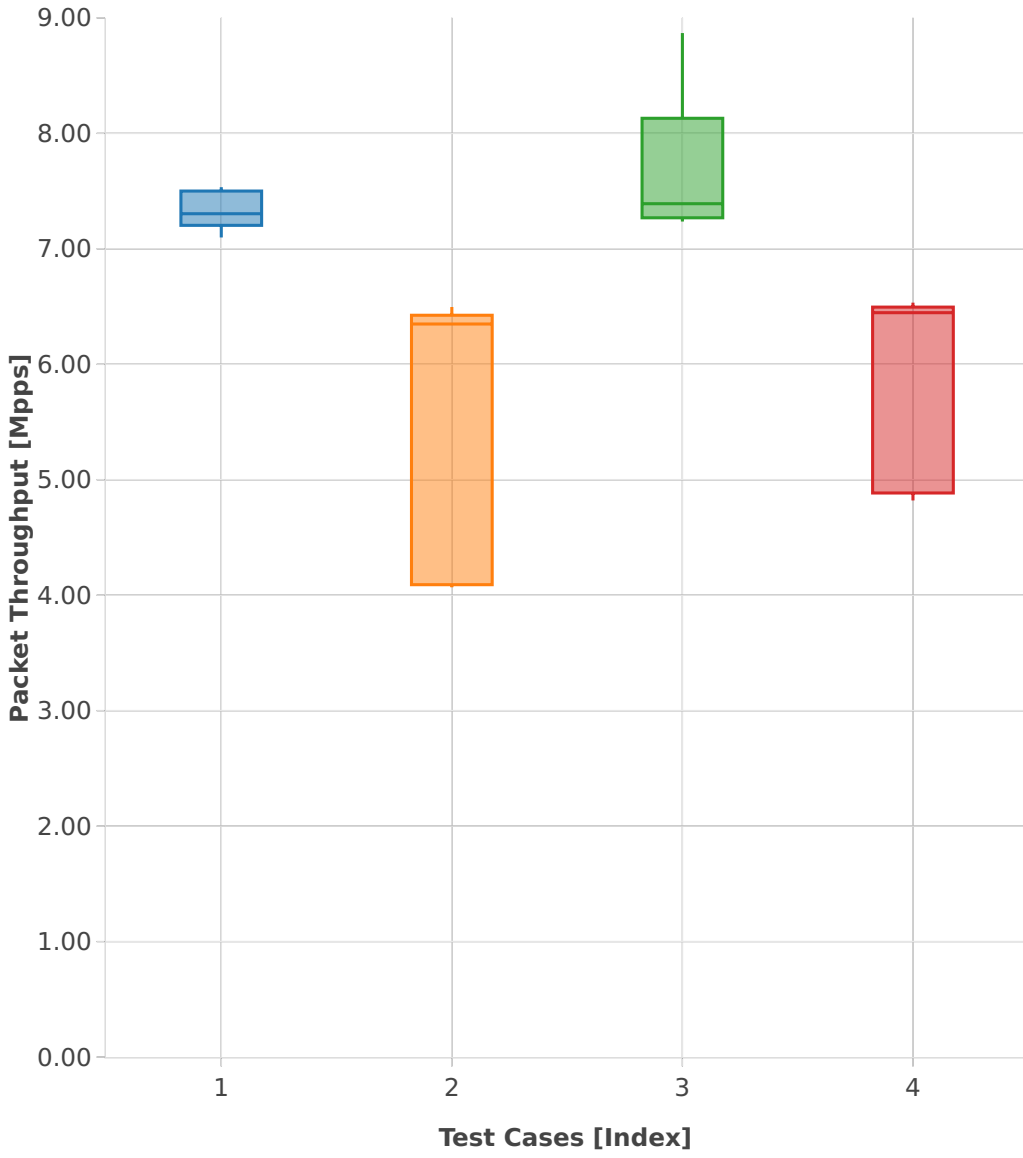

# Throughput: vhost-l2sw-2n-skx-xxv710-64b-4t2c-base-vm-pdr

- 1. (10 runs) eth-l2bdbasemaclrn-eth-2vhostvr1024-1vm
- 2. (10 runs) eth-l2bdbasemaclrn-eth-4vhostvr1024-2vm
- 3. (10 runs) eth-l2xcbase-eth-2vhostvr1024-1vm
- 4. (10 runs) eth-l2xcbase-eth-4vhostvr1024-2vm