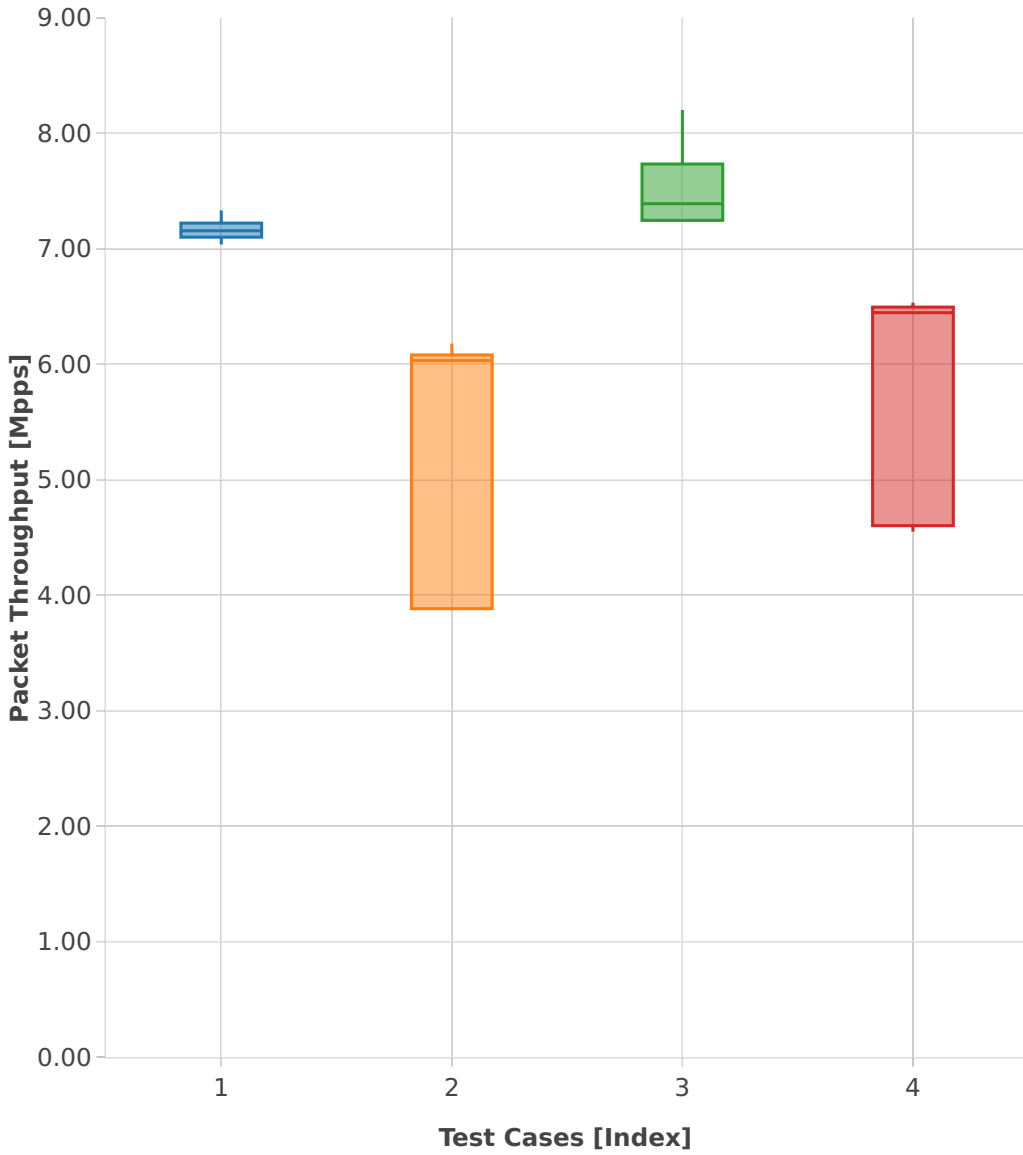

Throughput: vhost-l2sw-2n-skx-xxv710-64b-4t2c-base-vm-ndr

- 1. (10 runs) eth-l2bdbasemaclrn-eth-2vhostvr1024-1vm
- 2. (10 runs) eth-l2bdbasemaclrn-eth-4vhostvr1024-2vm
- 3. (10 runs) eth-l2xcbase-eth-2vhostvr1024-1vm
- 4. (10 runs) eth-l2xcbase-eth-4vhostvr1024-2vm