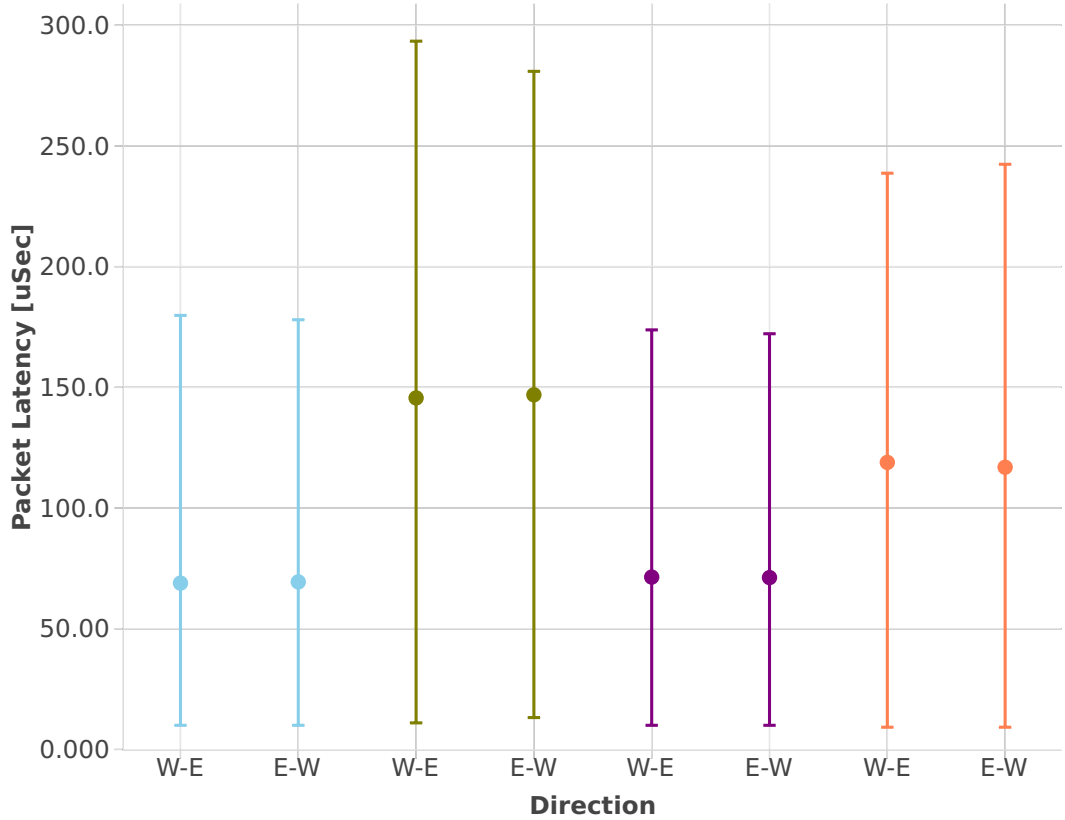

**Latency: vhost-l2sw-2n-skx-xxv710-64b-4t2c-base-vm-ndr**

- eth-l2xcbase-eth-2vhostvr1024-1vm
- eth-l2bdbasemaclrn-eth-4vhostvr1024-2vm
- eth-l2bdbasemaclrn-eth-2vhostvr1024-1vm
- eth-l2xcbase-eth-4vhostvr1024-2vm